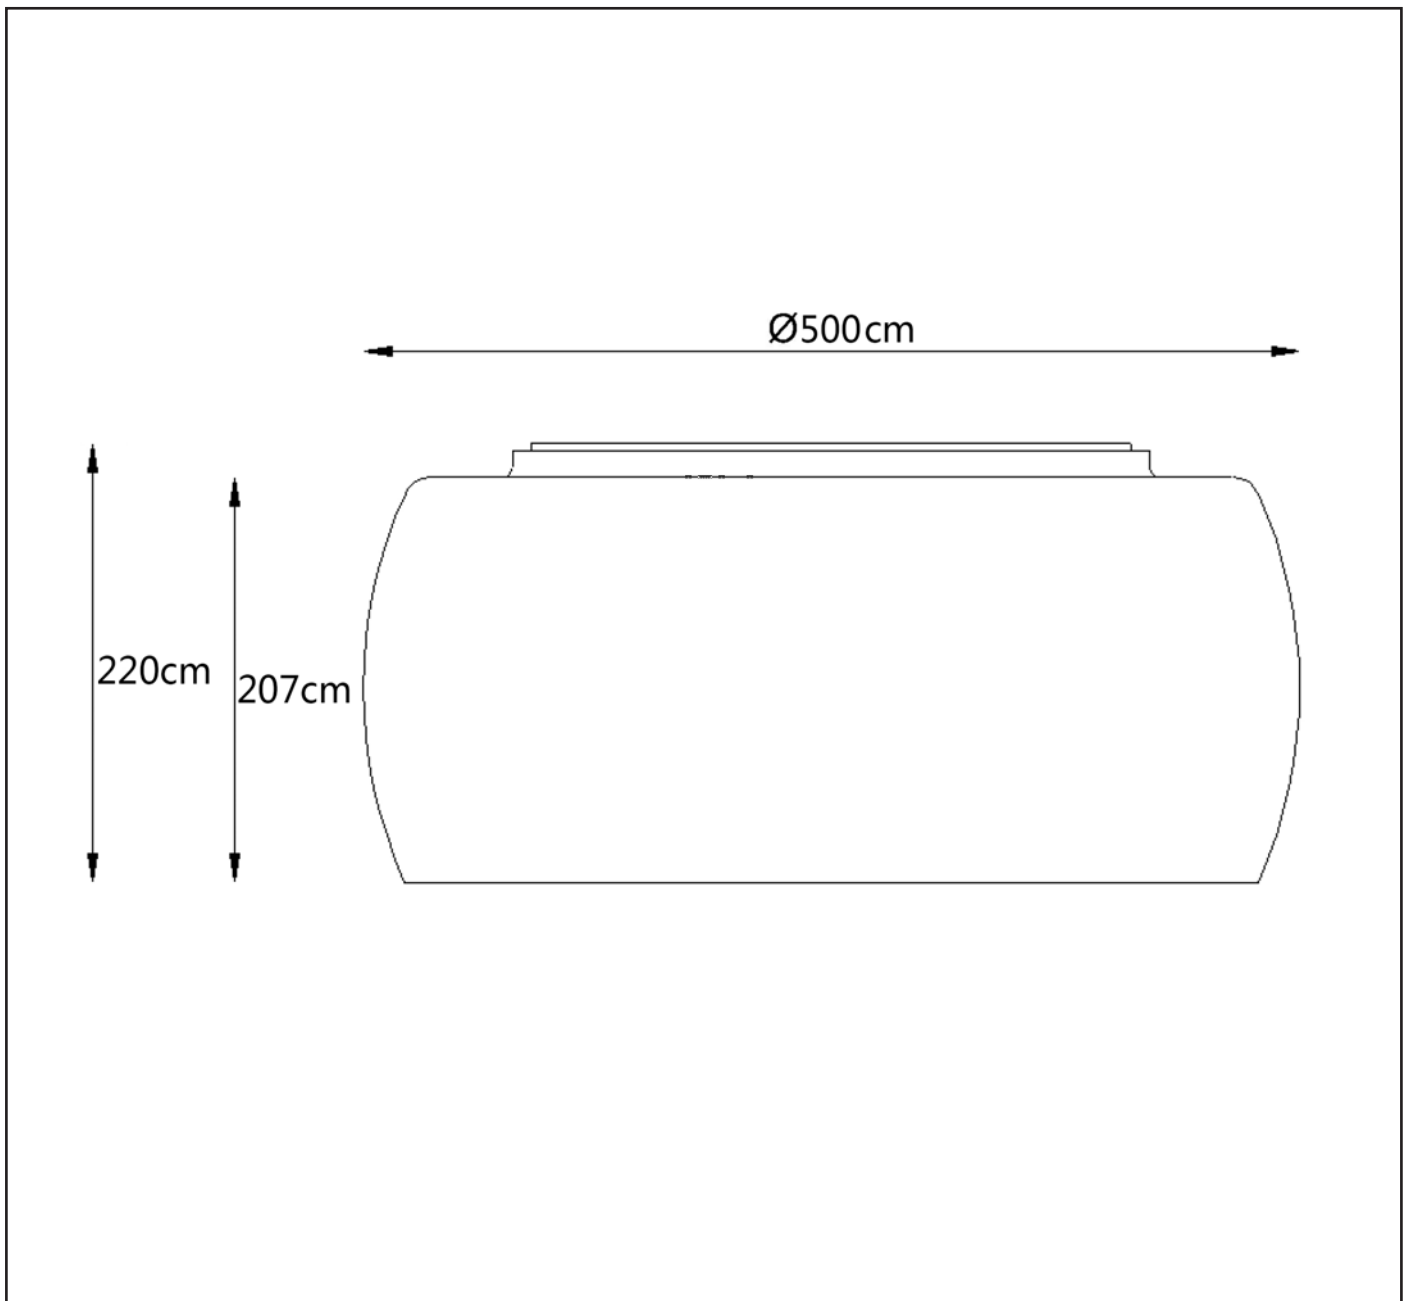

LUCIDE

GENERAL SPECIFICATIONS

RECOMMENDED LUCIDE LIGHT SOURCE

49026/03/31
Light source dimmable : Yes
Light source incl. : No

General

Dimensions LxWxH : 50 cm x 50 cm x 22 cm
Height minimum : -
Height maximum : 22 cm
Dimensions shade LxWxH : 50 cm x 50 cm x 22 cm
Main material : Iron+Stainless Steel+Glass
Ceiling rose material : Metal
Color : Chrome(Body)+Semi Light Proof Chrome(Glass)
Style : Classic
Shape : Round
Weight : 6.8kg
Warranty : 2 years

Product specifications

Dimmable : Yes
Light direction : Around (Diffuse)
Adjustable in height : No
Directional : Not Directional
Cable : No
Cable length : -
Sensor : Without Sensor
Control : Light Switch Control
IP-Class : 20
Electric class : 1
Light source including : No
Lamp socket : G9
Light source number : 6
Power requirements : 220-240V~50Hz
Bulb type & maximum wattage : G9- max.28W

For more specifications of this product please visit
www.lucide.com

LUCIDE

TECHNICAL DRAWING & DIMENSIONS

PEARL

Item number :70163/06/11

EAN code : 5411212702142

For more specifications, dimensions please visit