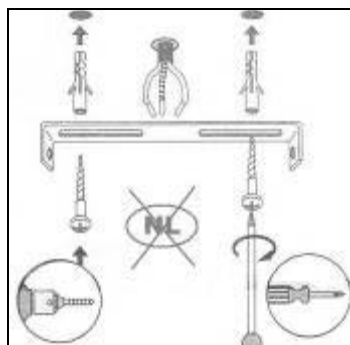

LU C I D E

Item number: 70179/40/11

Technical details

Materials used:	Aluminum+ Iron+ Stainless Steel +Crystal
Color:	Aluminum primary color
Dimmable and how is fixture dimmable	
Size:	Height: 25cm
	Length: 40cm
	Width: 40cm
	Net weight: 2.6kg
Power requirements:	220-240V/50Hz
Bulb type and maximum wattage:	G9 5*Max.42W
Number of bulbs:	5 pcs G9
IP degree:	IP20