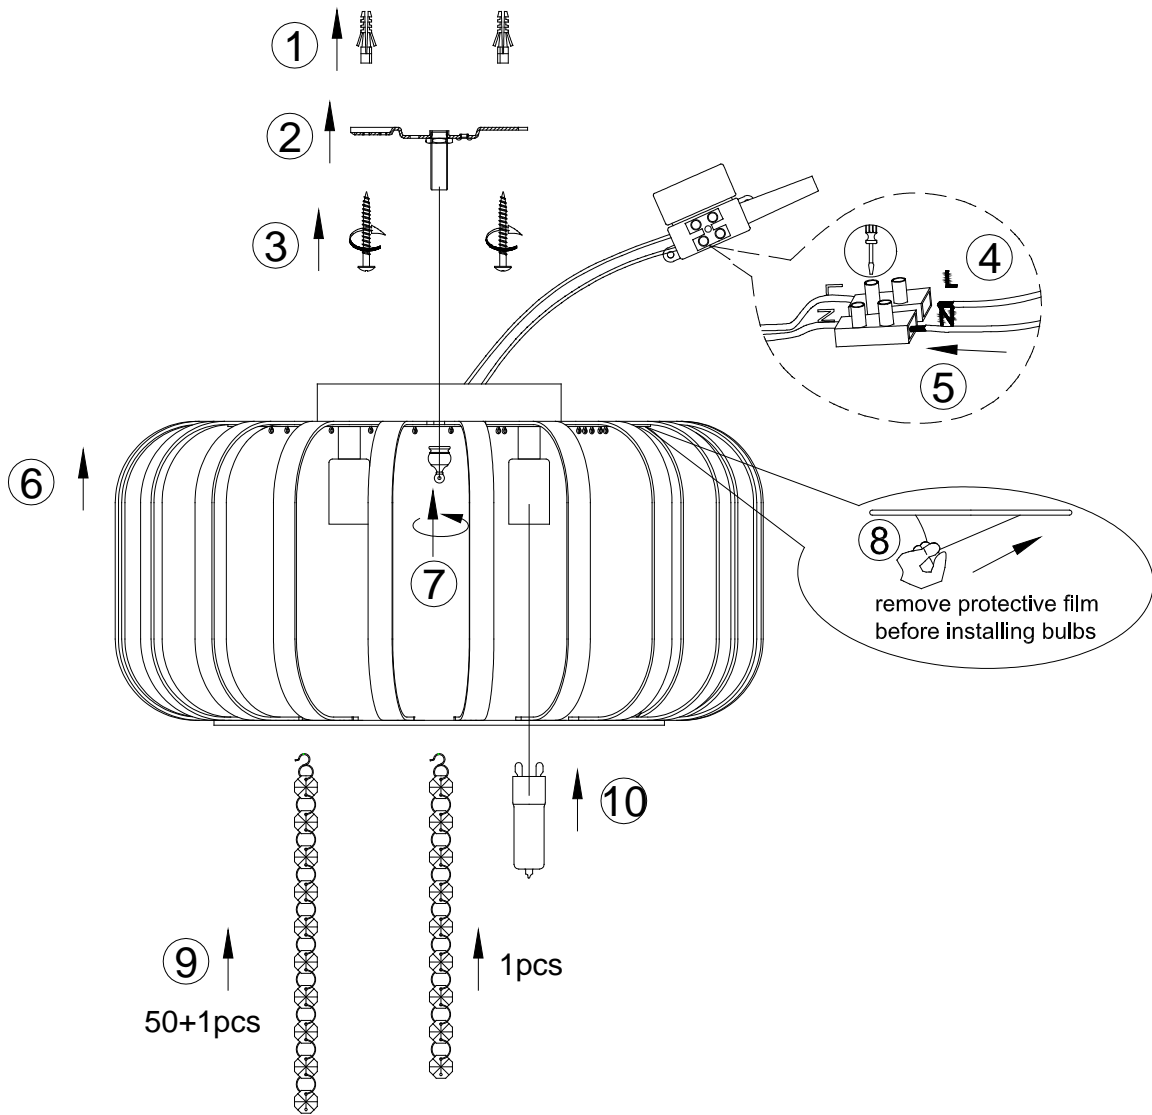

LU C I D E

Item number: 70179/40/11

Technical details

Materials used:	Aluminum+ Iron+ Stainless Steel +Crystal
Color:	Aluminum primary color
Dimmable and how is fixture dimmable	
Size:	Height: 25cm
	Length: 40cm
	Width: 40cm
	Net weight: 2.6kg
Power requirements:	220-240V/50Hz
Bulb type and maximum wattage:	G9 5*Max.42W
Number of bulbs:	5 pcs G9
IP degree:	IP20