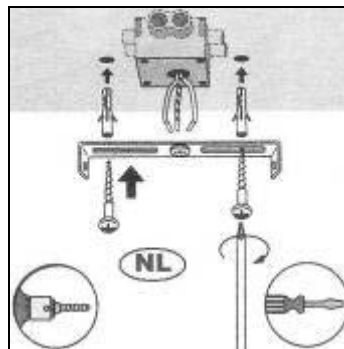

LU C I D E

Item number: 70179/40/11

Technical details

Materials used:	Aluminum+ Iron+ Stainless Steel +Crystal
Color:	Aluminum primary color
Dimmable and how is fixture dimmable	
Size:	Height: 25cm
	Length: 40cm
	Width: 40cm
	Net weight: 2.6kg
Power requirements:	220-240V/50Hz
Bulb type and maximum wattage:	G9 5*Max.42W
Number of bulbs:	5 pcs G9
IP degree:	IP20