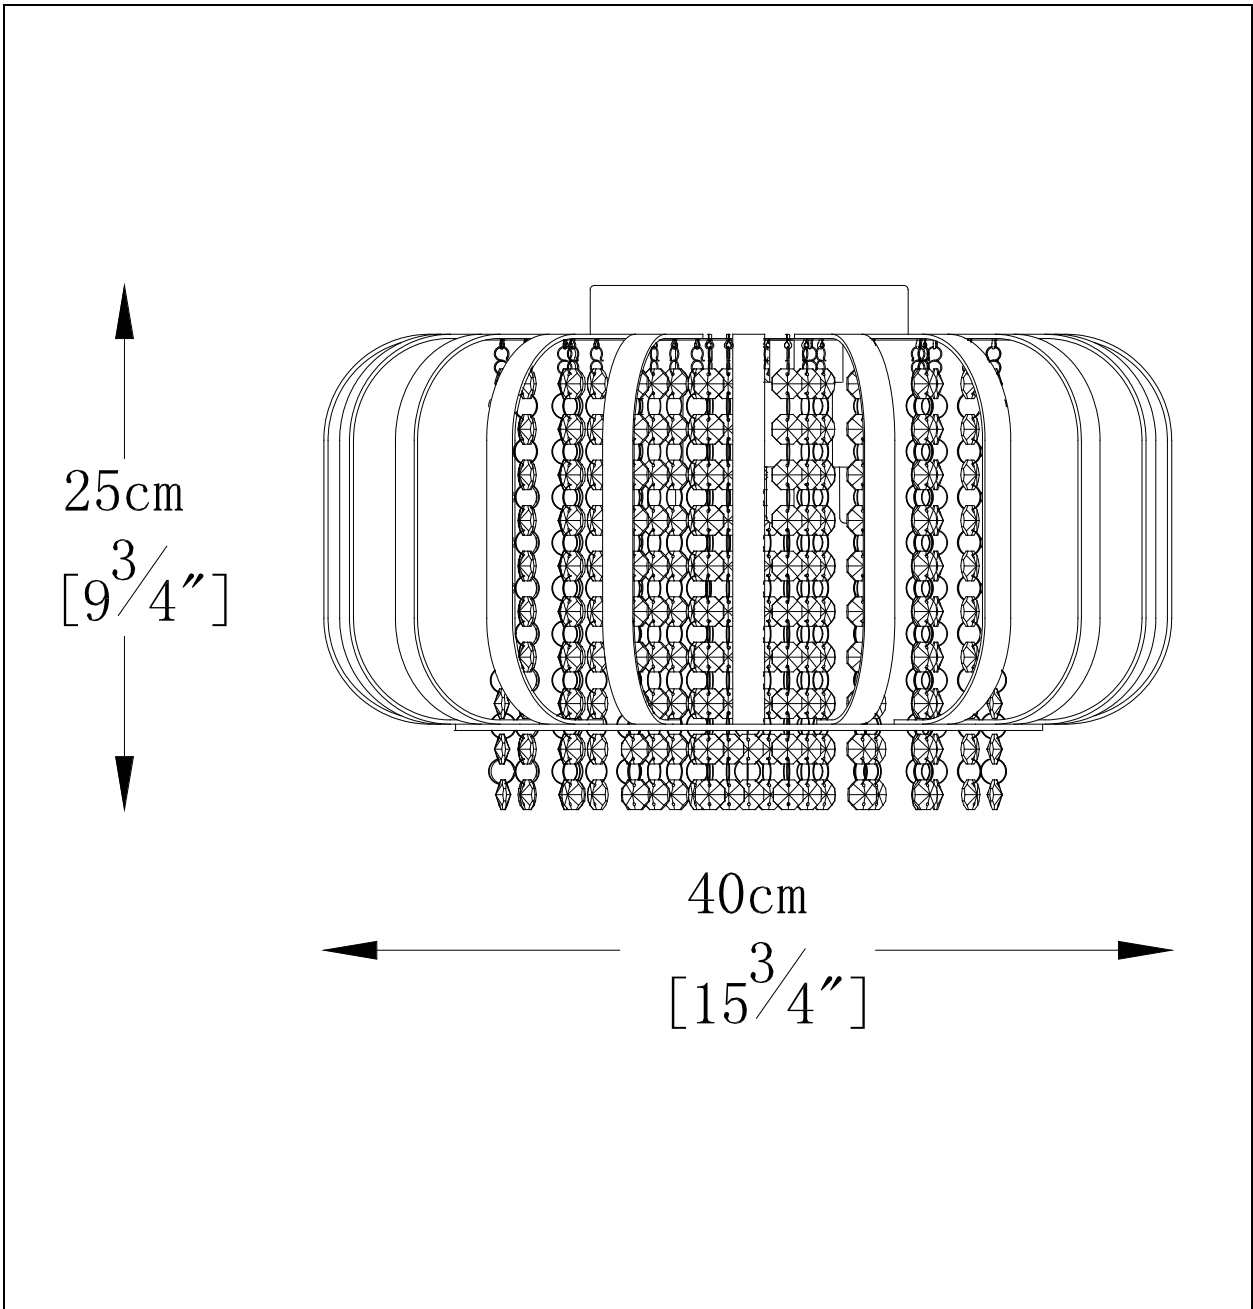

LU C I D E

Item number: 70179/40/11

Technical details

Materials used:	Aluminum+ Iron+ Stainless Steel +Crystal
Color:	Aluminum primary color
Dimmable and how is fixture dimmable	
Size:	Height: 25cm
	Length: 40cm
	Width: 40cm
	Net weight: 2.6kg
Power requirements:	220-240V/50Hz
Bulb type and maximum wattage:	G9 5*Max.42W
Number of bulbs:	5 pcs G9
IP degree:	IP20