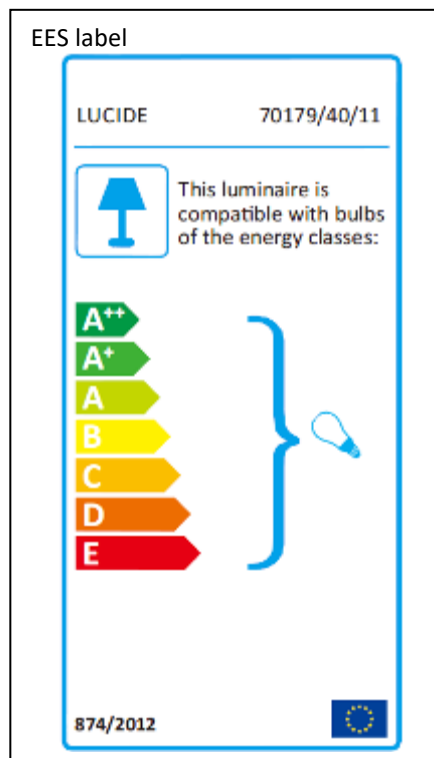

Von der Garantie ausgenommen: 1. Gebrochene Glasteile der Fassung werden nur innerhalb von 14 Tagen ab Kauf durch den Endkunden ersetzt. 2. Normaler Verschleiß, Verfärbungen aufgrund des normalen Gebrauchs. 3. Beschädigungen aufgrund externer Ursachen wie Feuer, Wasser, unsachgemäße Nutzung/ Installation oder Wartung des Produkts.

Kunden müssen das defekte Produkt/Teil und den Originalkaufbeleg einsenden, um Garantieansprüche geltend zu machen.

Deklaracja gwarancji:

LucideNV gwarantuje, że dostarczone produkty będą wolne od defektów materiałowych oraz produkcyjnych przez okres 2 lat od daty zakupu przez użytkownika końcowego, jeżeli urządzenie jest zainstalowane i prawidłowo utrzymywane zgodnie z instrukcją obsługi.

Wyłączenie z gwarancji: 1. Rozbite szkło zostanie wymienione tylko do 14 dni od momentu zakupu przez użytkownika końcowego. 2. Normalne zużycie, utrata koloru w wyniku normalnego użytkowania. 3. Uszkodzenie spowodowane czynnikami zewnętrznymi takimi, jak ogień, woda, nieprawidłowe używanie/ instalacja lub utrzymywanie produktu.

W celu uzyskania gwarancji klient musi zwrócić uszkodzony przedmiot oraz oryginalny dowód zakupu.

Other languages of the manual and further explanations can be found on our website.