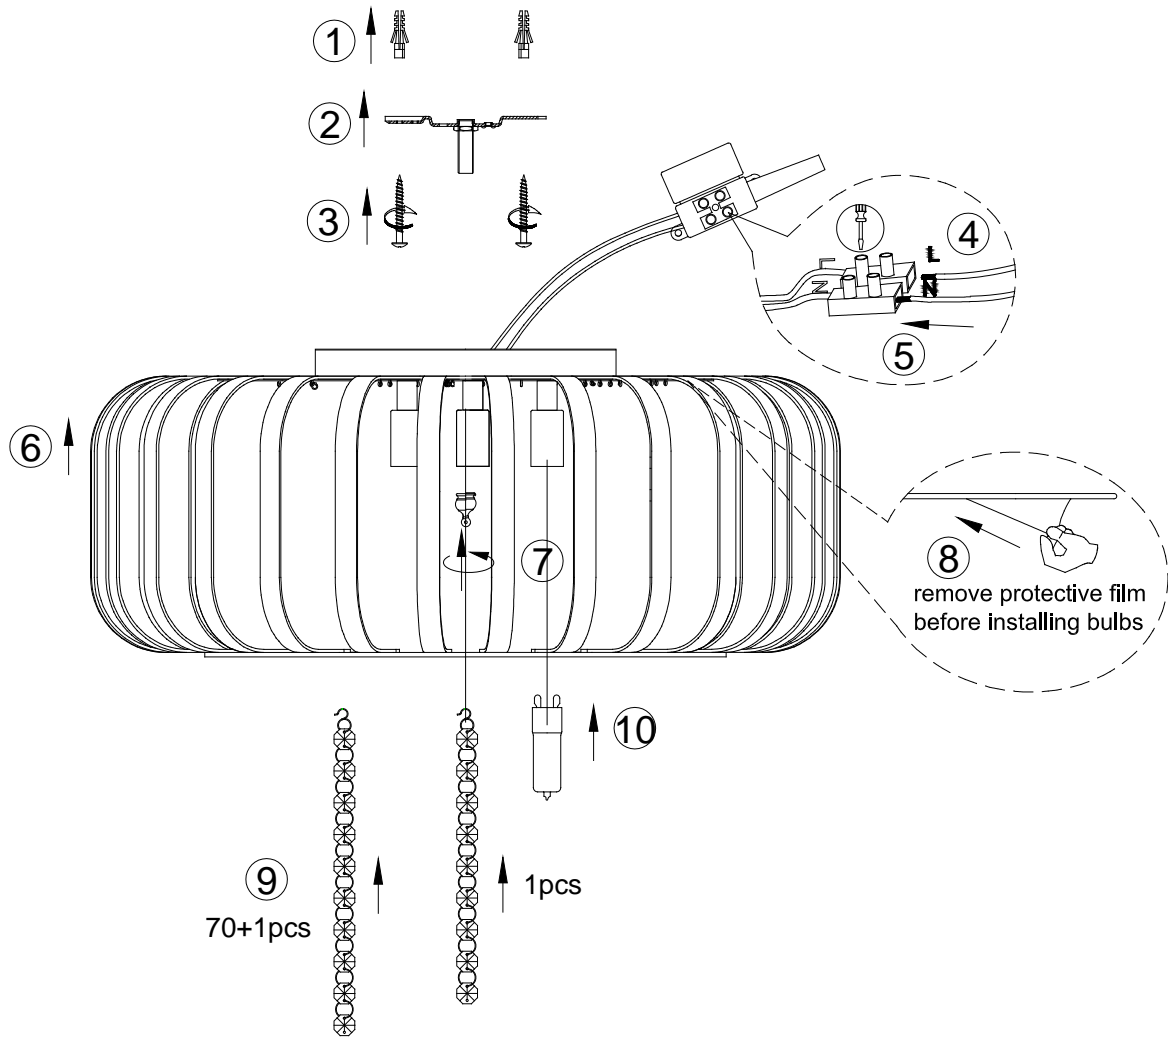

## Technical details

Materials used:	Aluminum+ Iron+ Stainless Steel +Crystal
Color:	Aluminum primary color
Dimmable and how is fixture dimmable	
Size:	Height: 25cm
	Length: 50cm
	Width: 50cm
	Net weight: 2.8kg
Power requirements:	220-240V/50Hz
Bulb type and maximum wattage:	G9 6*Max.42W
Number of bulbs:	6 pcs G9
IP degree:	IP20