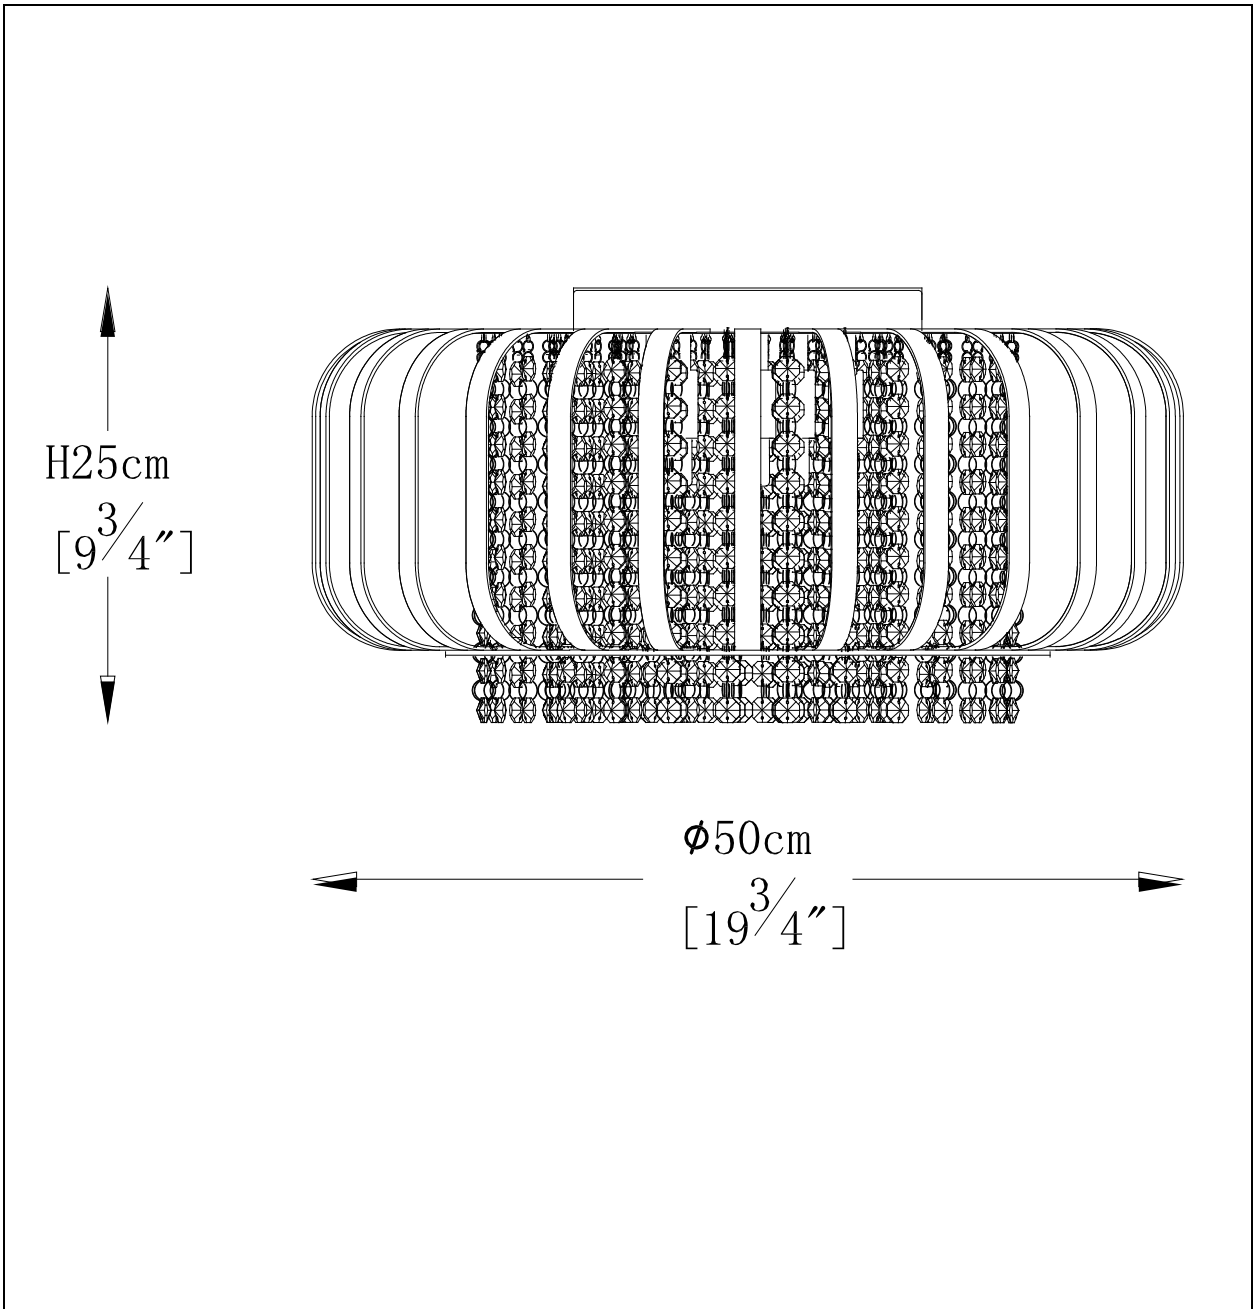

# LUÇİDE

Item number: 70179/50/11

## Technical details

Materials used:	Aluminum+ Iron+ Stainless Steel +Crystal
Color:	Aluminum primary color
Dimmable and how is fixture dimmable	
Size:	Height: 25cm
	Length: 50cm
	Width: 50cm
	Net weight: 2.8kg
Power requirements:	220-240V/50Hz
Bulb type and maximum wattage:	G9 6*Max.42W
Number of bulbs:	6 pcs G9
IP degree:	IP20