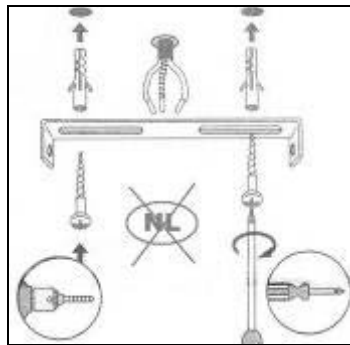

## Technical details

Materials used:	Aluminum+ Iron+ Stainless Steel +Crystal
Color:	Aluminum primary color
Dimmable and how is fixture dimmable	
Size:	Height: 25cm
	Length: 50cm
	Width: 50cm
	Net weight: 2.8kg
Power requirements:	220-240V/50Hz
Bulb type and maximum wattage:	G9 6*Max.42W
Number of bulbs:	6 pcs G9
IP degree:	IP20