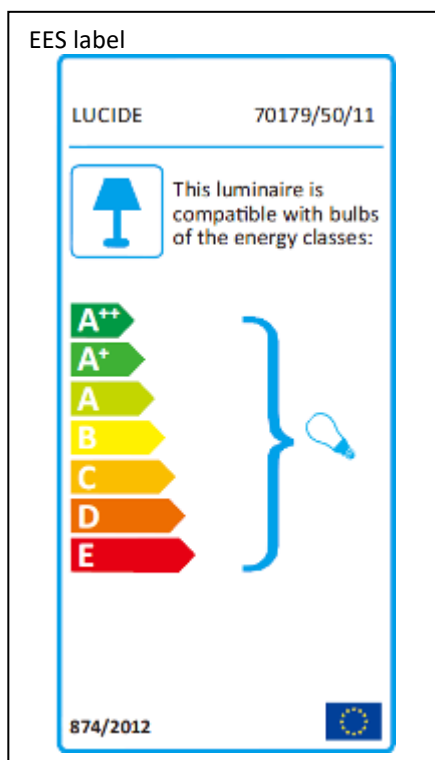

Von der Garantie ausgenommen: 1. Gebrochene Glasteile der Fassung werden nur innerhalb von 14 Tagen ab Kauf durch den Endkunden ersetzt. 2. Normaler Verschleiß, Verfärbungen aufgrund des normalen Gebrauchs. 3. Beschädigungen aufgrund externer Ursachen wie Feuer, Wasser, unsachgemäße Nutzung/ Installation oder Wartung des Produkts.

Kunden müssen das defekte Produkt/Teil und den Originalkaufbeleg einsenden, um Garantieansprüche geltend zu machen.

Deklaracja gwarancji:

LucideNV gwarantuje, że dostarczone produkty będą wolne od defektów materiałowych oraz produkcyjnych przez okres 2 lat od daty zakupu przez użytkownika końcowego, jeżeli urządzenie jest zainstalowane i prawidłowo utrzymywane zgodnie z instrukcją obsługi.

Wyłączenie z gwarancji: 1. Rozbite szkło zostanie wymienione tylko do 14 dni od momentu zakupu przez użytkownika końcowego. 2. Normalne zużycie, utrata koloru w wyniku normalnego użytkowania. 3. Uszkodzenie spowodowane czynnikami zewnętrznymi takimi, jak ogień, woda, nieprawidłowe używanie/ instalacja lub utrzymywanie produktu.

W celu uzyskania gwarancji klient musi zwrócić uszkodzony przedmiot oraz oryginalny dowód zakupu.

Other languages of the manual and further explanations can be found on our website.