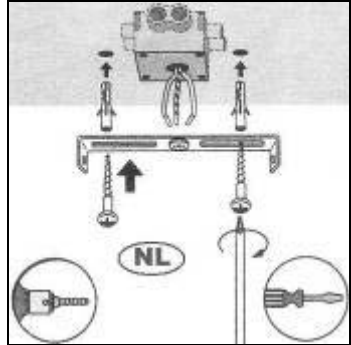

## Technical details

Materials used:	Aluminum+ Iron+ Stainless Steel +Crystal
Color:	Aluminum primary color
Dimmable and how is fixture dimmable	
Size:	Height: 25cm
	Length: 50cm
	Width: 50cm
	Net weight: 2.8kg
Power requirements:	220-240V/50Hz
Bulb type and maximum wattage:	G9 6*Max.42W
Number of bulbs:	6 pcs G9
IP degree:	IP20