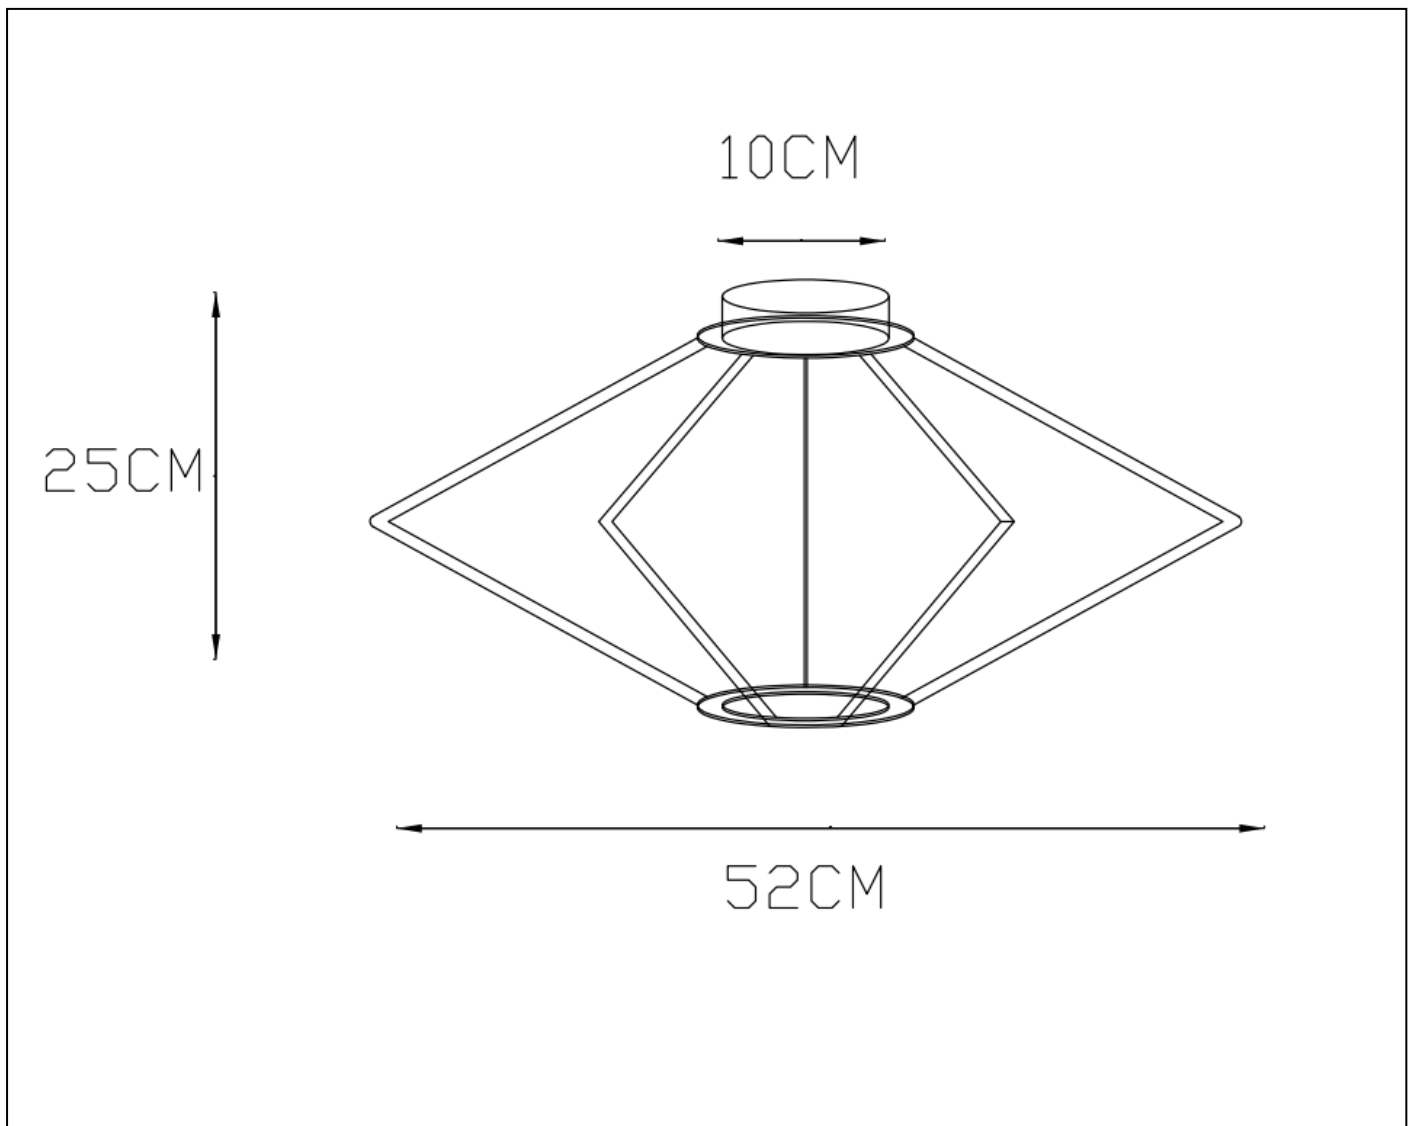

LUCIDE

GENERAL SPECIFICATIONS

RECOMMENDED LUCIDE
LIGHT SOURCE

49032/05/62
Light source dimmable : Yes
Light source incl. : No

General

Dimensions LxWxH : 52cm x 52cm x 25cm
Height minimum : 25cm
Height maximum : 25cm
Dimensions shade LxWxH : 52 cm x 52cm x 25cm
Main material : IRON
Ceiling rose material : IRON
Color : GOLD
Style : Modern
Shape : Corned
shaped
Weight : 1.8kg
Warranty : 2 years

Product specifications

Dimmable : YES
Light direction : Down
Adjustable in height : N/A (Before
Installation)
Directional : Not Directional
Cable : NO
Cable length :
Sensor : Without Sensor
Control : Light Switch Control
IP-Class : 20
Electric class : 1
Light source including ? : No
Lamp socket : E27
Light source number : 1
Power requirements : 220-240V~50Hz
Bulb type & maximum wattage : E27- max.60W

For more specifications of this product please visit

www.lucide.com

DIAMOND

Item number :73107/52/02

EAN code :5411212730473

For more specifications, dimensions please visit

www.lucide.com

LUCIDE