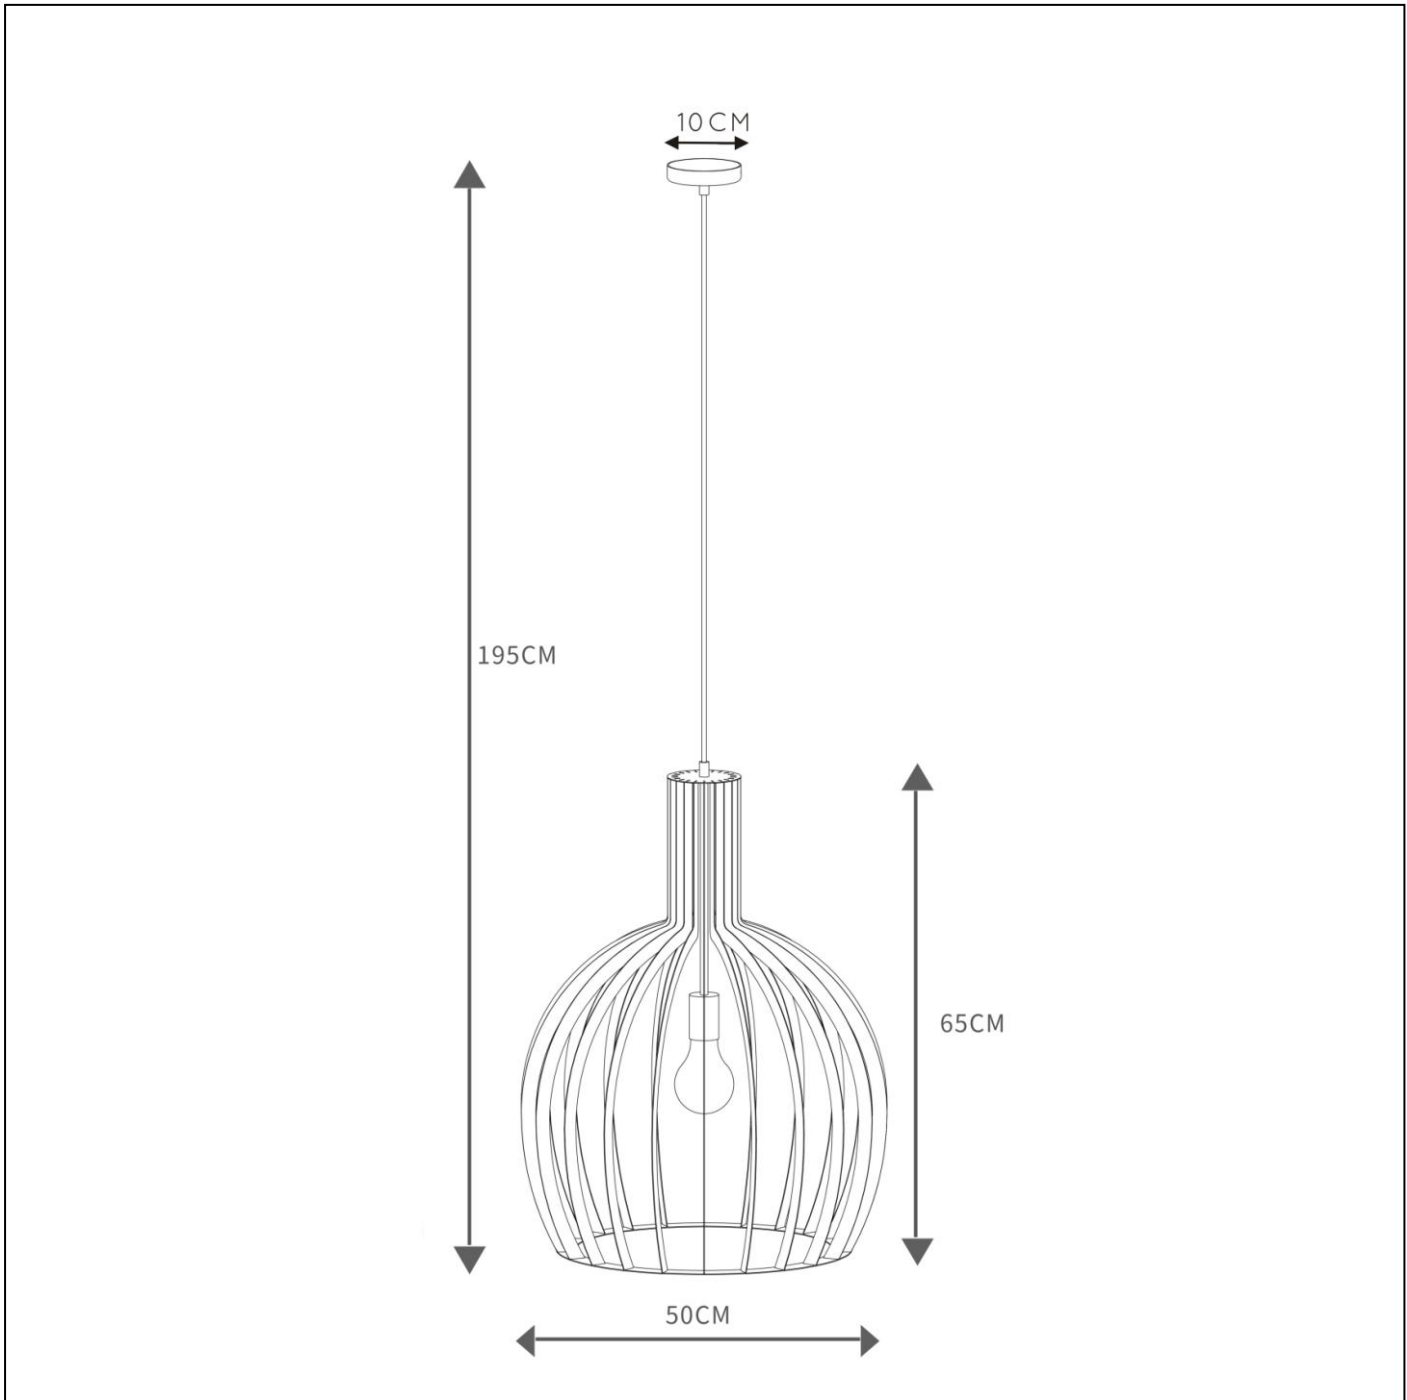

RECOMMENDED LUCIDE
LIGHT SOURCE

49017/05/60

Light source dimmable : Yes

Light source incl. : No

General

Dimensions LxWxH : 50cm x 50cm x 195cm
 Height minimum : 70cm
 Height maximum : 195cm
 Dimensions shade LxWxH : 50cm x 50cm x 65cm
 Main material : Metal
 Ceiling rose material : Metal
 Color : Matt black
 Style : Modern
 Shape : Round
 Weight : 4.5kg
 Warranty : 2 years

Product specifications

Dimmable : Yes
 Light direction : Around(diffuse)
 Adjustable in height : Adjustable In Height
 (Before Installation)
 Directional : Not Directional
 Cable : Yes, Cable On Product
 Cable length : 130 cm
 Sensor : Without Sensor
 Control : Light Switch Control
 IP-Class : 20
 Electric class : 1
 Light source including ? : No
 Lamp socket : E27
 Light source number : 1
 Power requirements : 220-240V~50Hz
 Bulb type & maximum wattage : E27- max.60W

For more specifications of this product please visit

www.lucide.com

MIKAELA

Item number :73400/01/30

EAN code :5411212730152

For more specifications, dimensions please visit

www.lucide.com

LUCIDE

INSTALLATION DRAWING SPECIFICATIONS