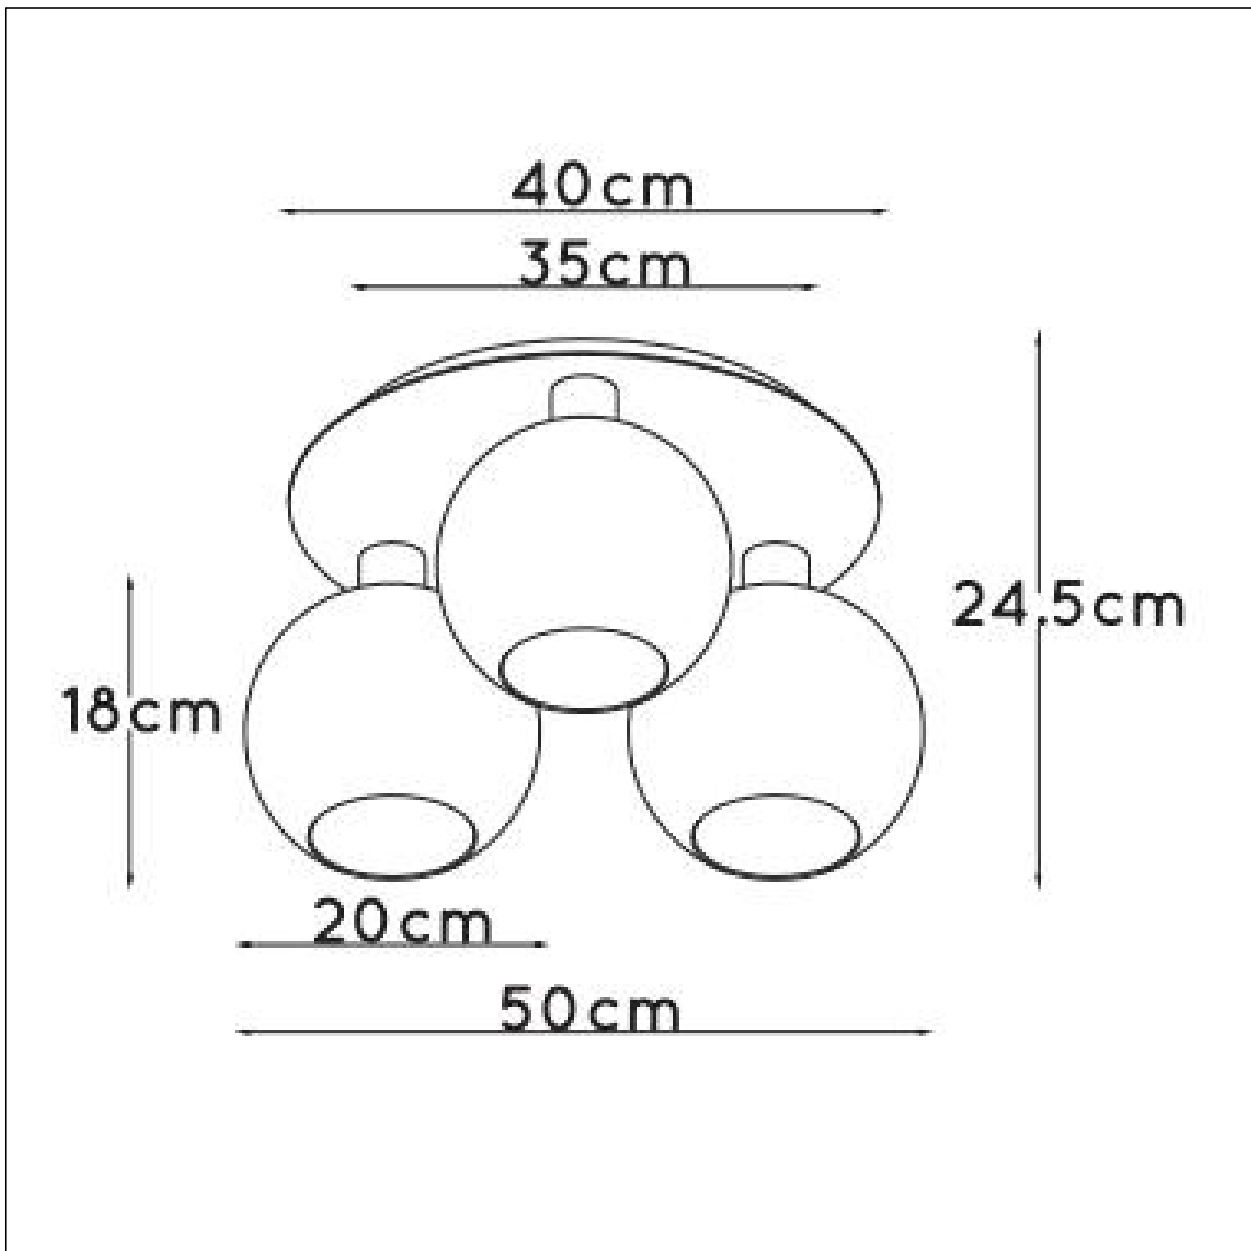

MARIUS

Item number : 74114/03/30

EAN code : 5411212 74100 4

For more specifications of this product please visit
www.lucide.com