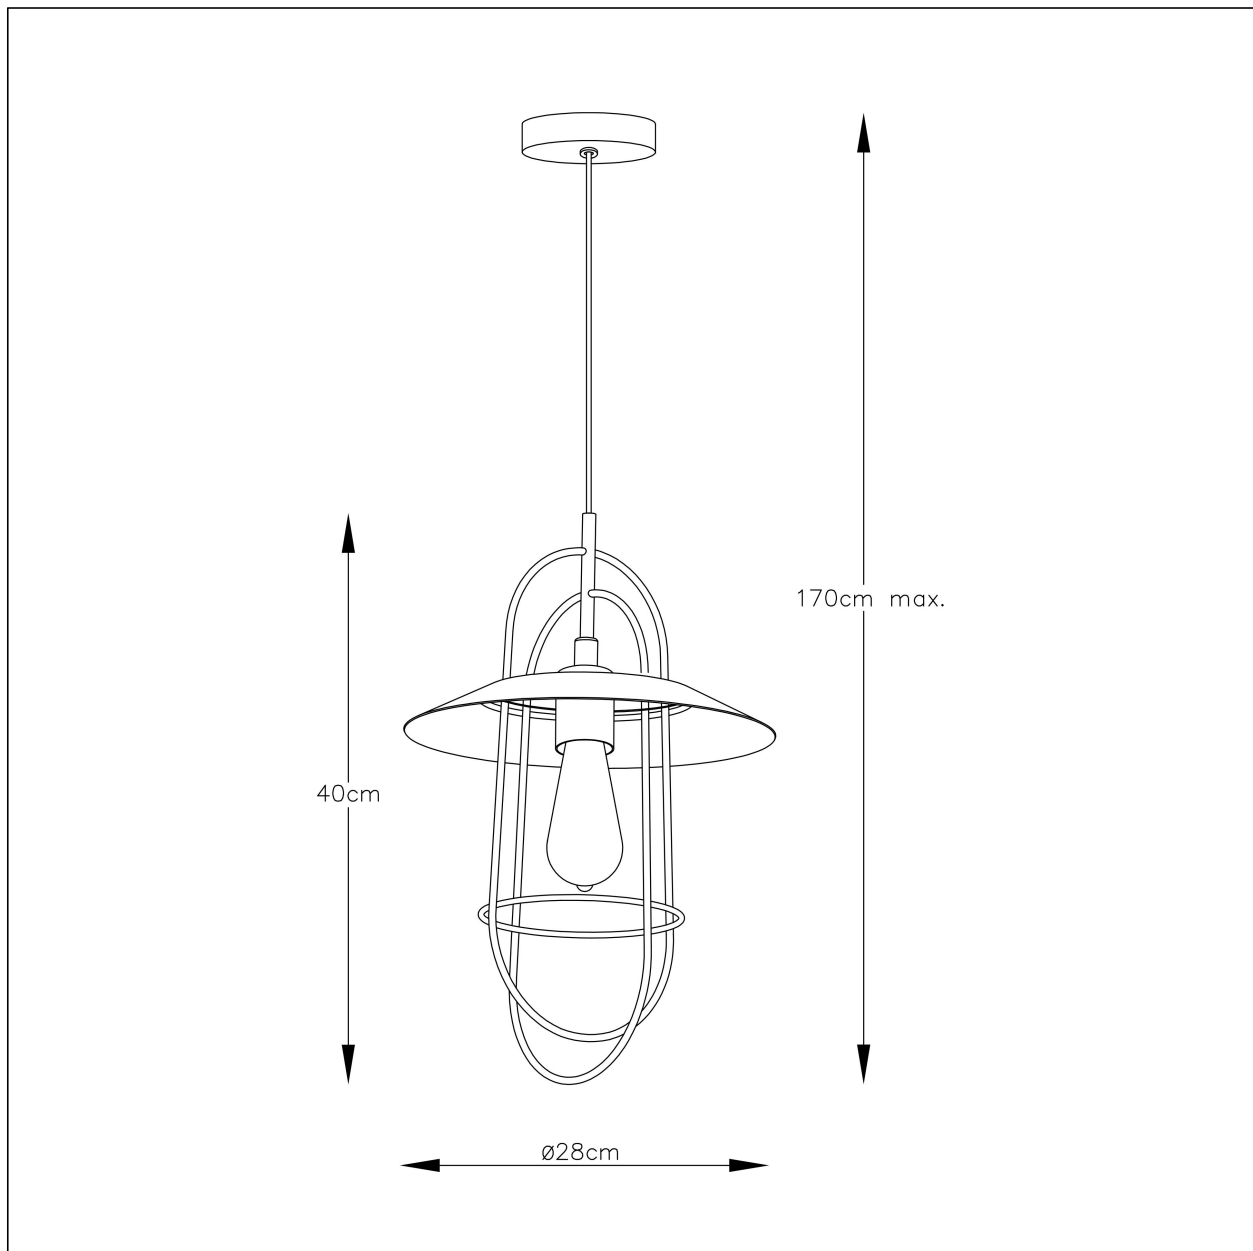

MASSON

General

Dimensions LxWxH : 28 cm x 28 cm x 170 cm

Height minimum : 40 cm

Height maximum : 170 cm

Dimensions shade LxWxH : 28 cm x 28 cm x 40 cm

Main material : Steel

Ceiling rose material : Steel

Adjustable in height : Adjustable In Height
(Before Installation)

Directional : Not Directional

Cable : Yes, Cable On Product

Cable length : 130 cm

Sensor : Without Sensor

Control : Light Switch Control

IP-Class : 20

www.lucide.com

LUCIDE

TECHNICAL DRAWING & DIMENSIONS

MASSON

Item number : 74309/01/30

EAN code :5411212740816

For more specifications of this product please visit

www.lucide.com

LUCIDE

INSTALLATION DRAWING SPECIFICATIONS