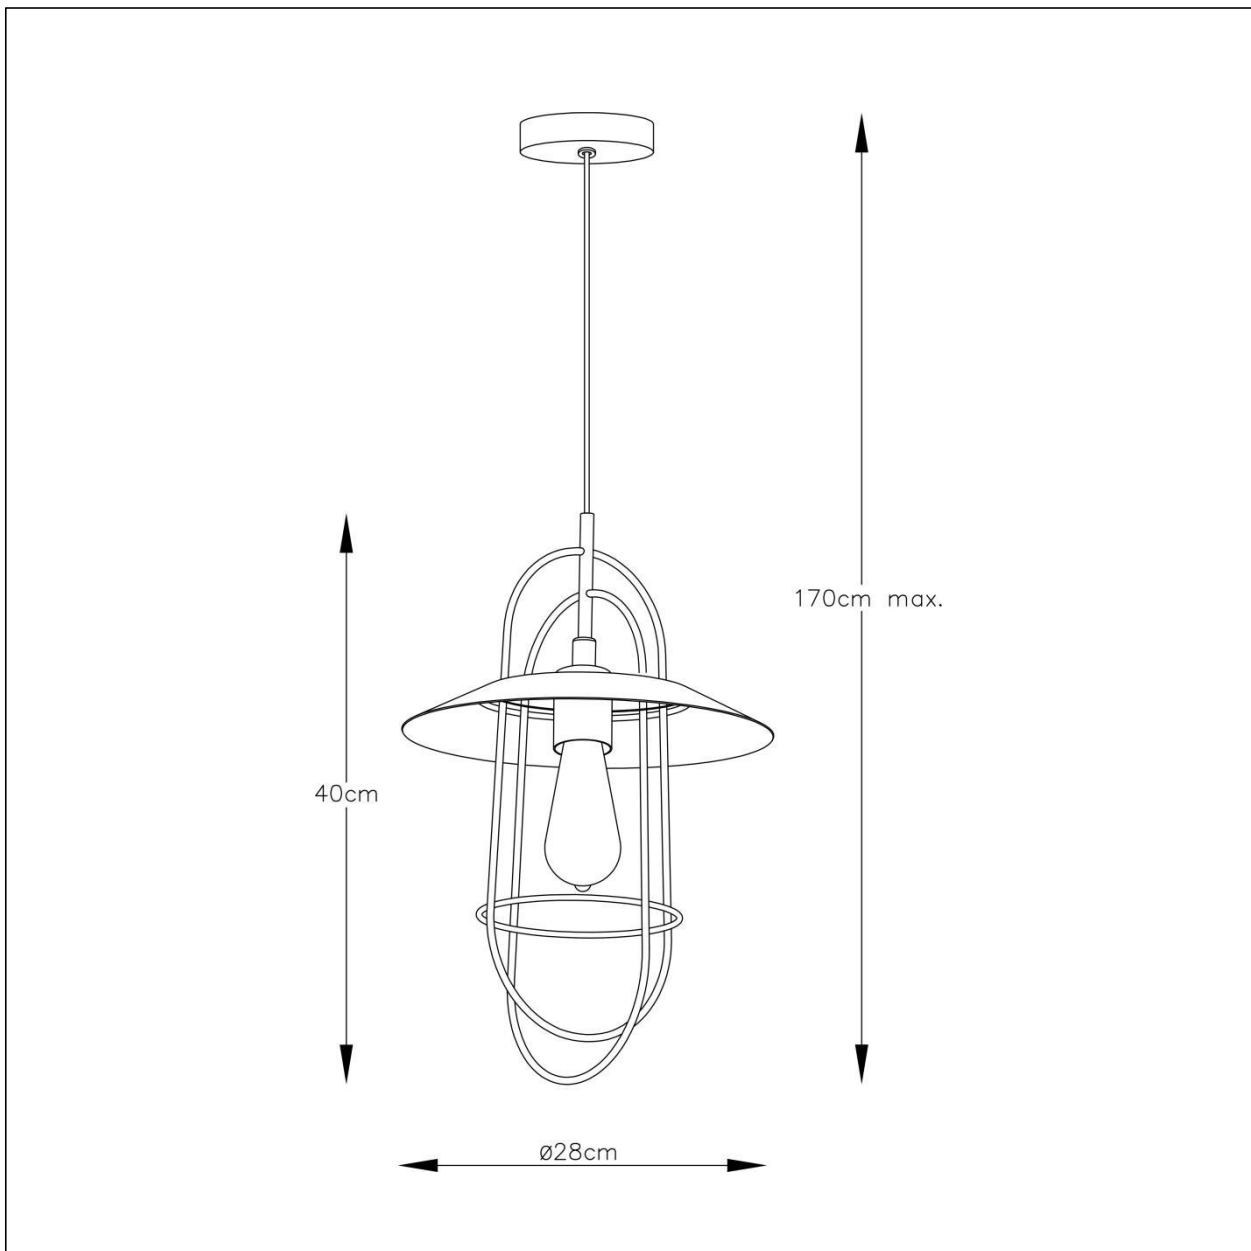

LUCIDE

TECHNICAL DRAWING & DIMENSIONS

MASSON

Item number : 74309/01/34

EAN code : 5411212740823

For more specifications of this product please visit

www.lucide.com