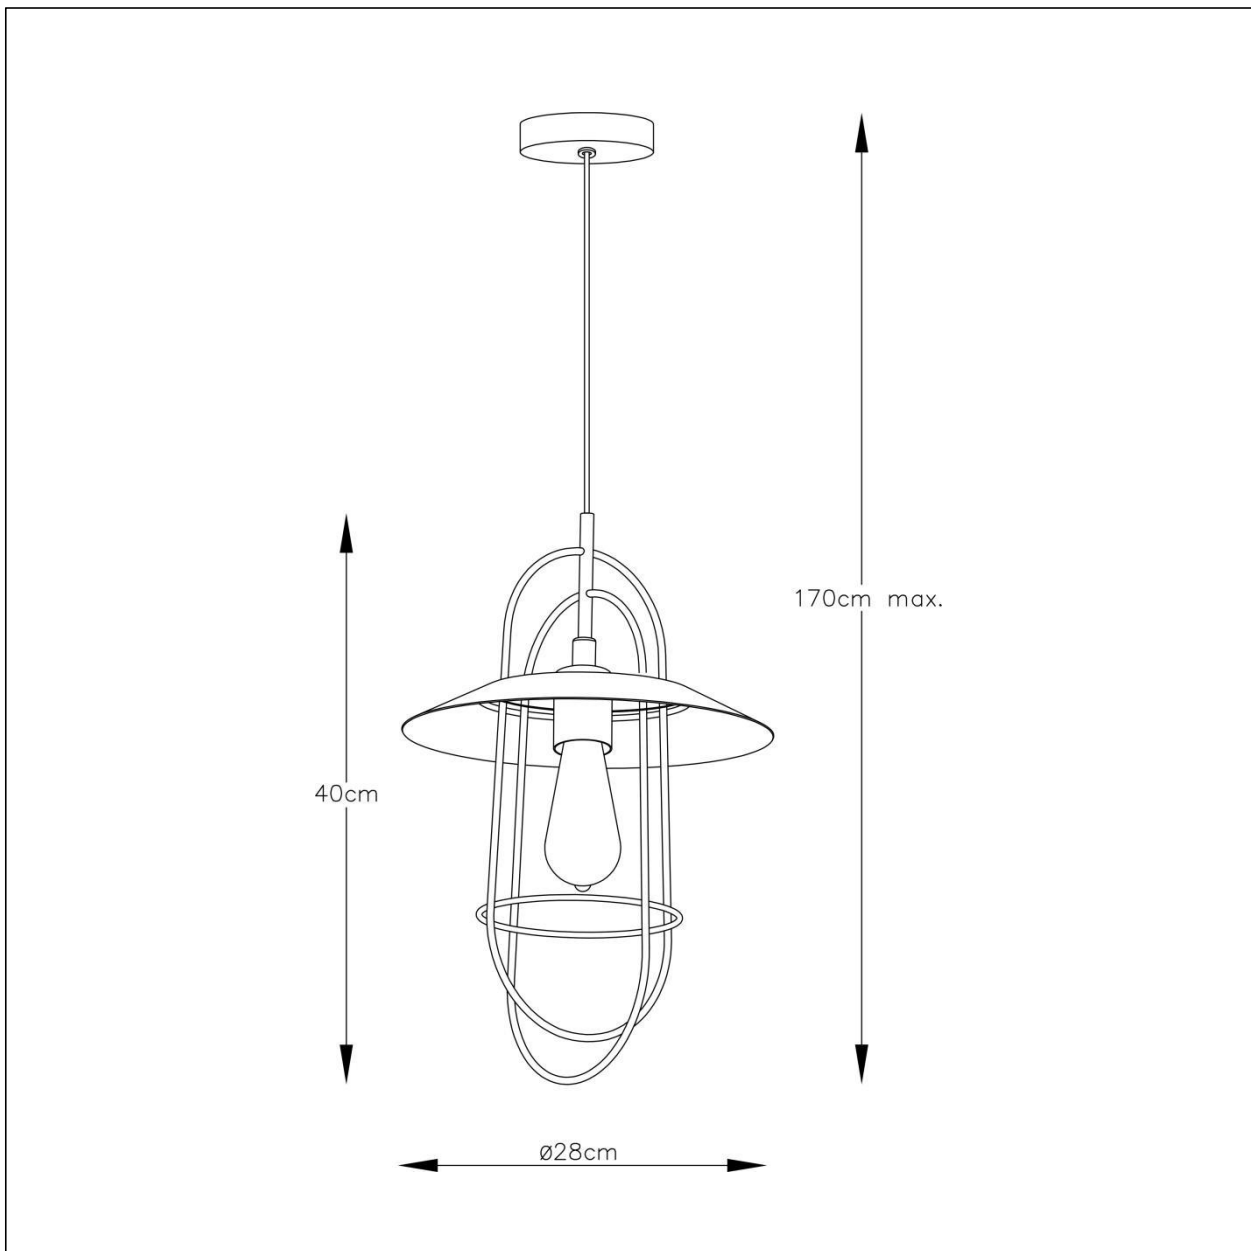

MASSON

General

Dimensions LxWxH : 28 cm x 28 cm x 170 cm

Height minimum : 40 cm

Height maximum : 170 cm

Dimensions shade LxWxH : 28 cm x 28 cm x 40 cm

Main material : Steel

Ceiling rose material : Steel

Adjustable in height : Adjustable In Height
(Before Installation)

Directional : Not Directional

Cable : Yes, Cable On Product

Cable length : 130 cm

Sensor : Without Sensor

Control : Light Switch Control

IP-Class : 20

www.lucide.com

LUCIDE

TECHNICAL DRAWING & DIMENSIONS

MASSON

Item number : 74309/01/37

EAN code : 5411212740830

For more specifications of this product please visit

www.lucide.com

LUCIDE

INSTALLATION DRAWING SPECIFICATIONS