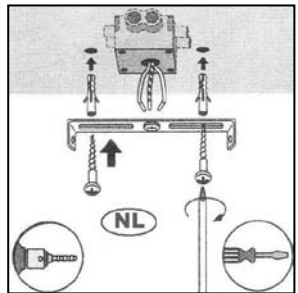

Item number: 74401/80/97

Technical details

Materials used:	Aluminum
Color:	Coffee
Dimmable and how is fixture dimmable	
Size:	Height: 2100mm
	Length: ϕ 800mm
	Width:
	Net weight: 6.5 kg
Power requirements:	220-240V~50Hz
Bulb type and maximum wattage:	G9 Max.40W
Number of bulbs:	12 pcs
IP degree:	IP20