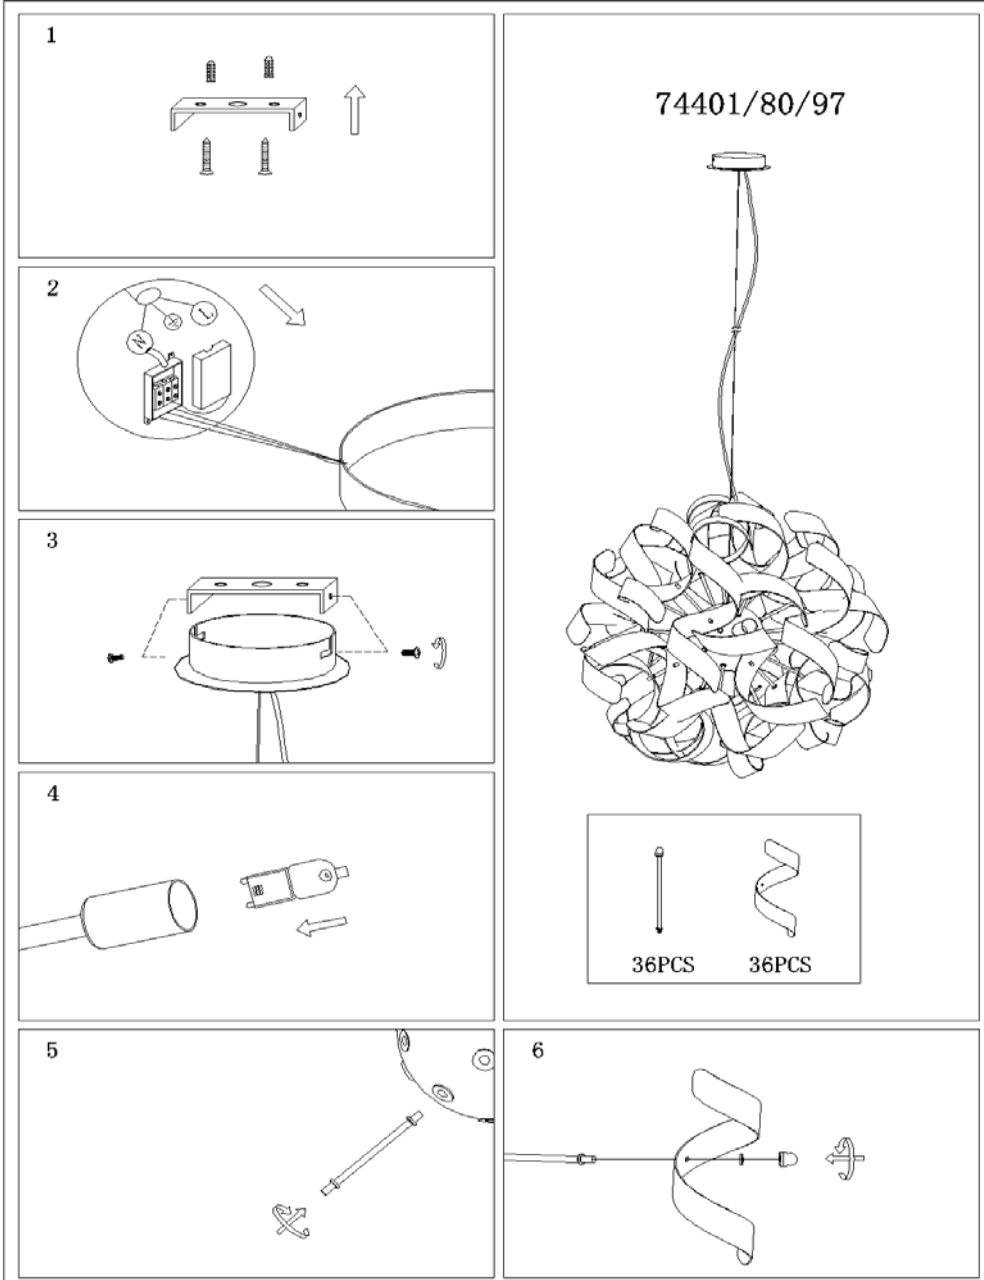

Item number: 74401/80/97

Technical details

Materials used:	Aluminum
Color:	Coffee
Dimmable and how is fixture dimmable	
Size:	Height: 2100mm
	Length: ϕ 800mm
	Width:
	Net weight: 6.5 kg
Power requirements:	220-240V~50Hz
Bulb type and maximum wattage:	G9 Max.40W
Number of bulbs:	12 pcs
IP degree:	IP20