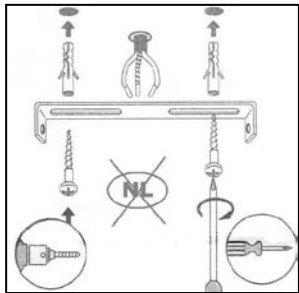

Item number: 74401/80/97

Technical details

Materials used:	Aluminum
Color:	Coffee
Dimmable and how is fixture dimmable	
Size:	Height: 2100mm
	Length: ϕ 800mm
	Width:
	Net weight: 6.5 kg
Power requirements:	220-240V~50Hz
Bulb type and maximum wattage:	G9 Max.40W
Number of bulbs:	12 pcs
IP degree:	IP20