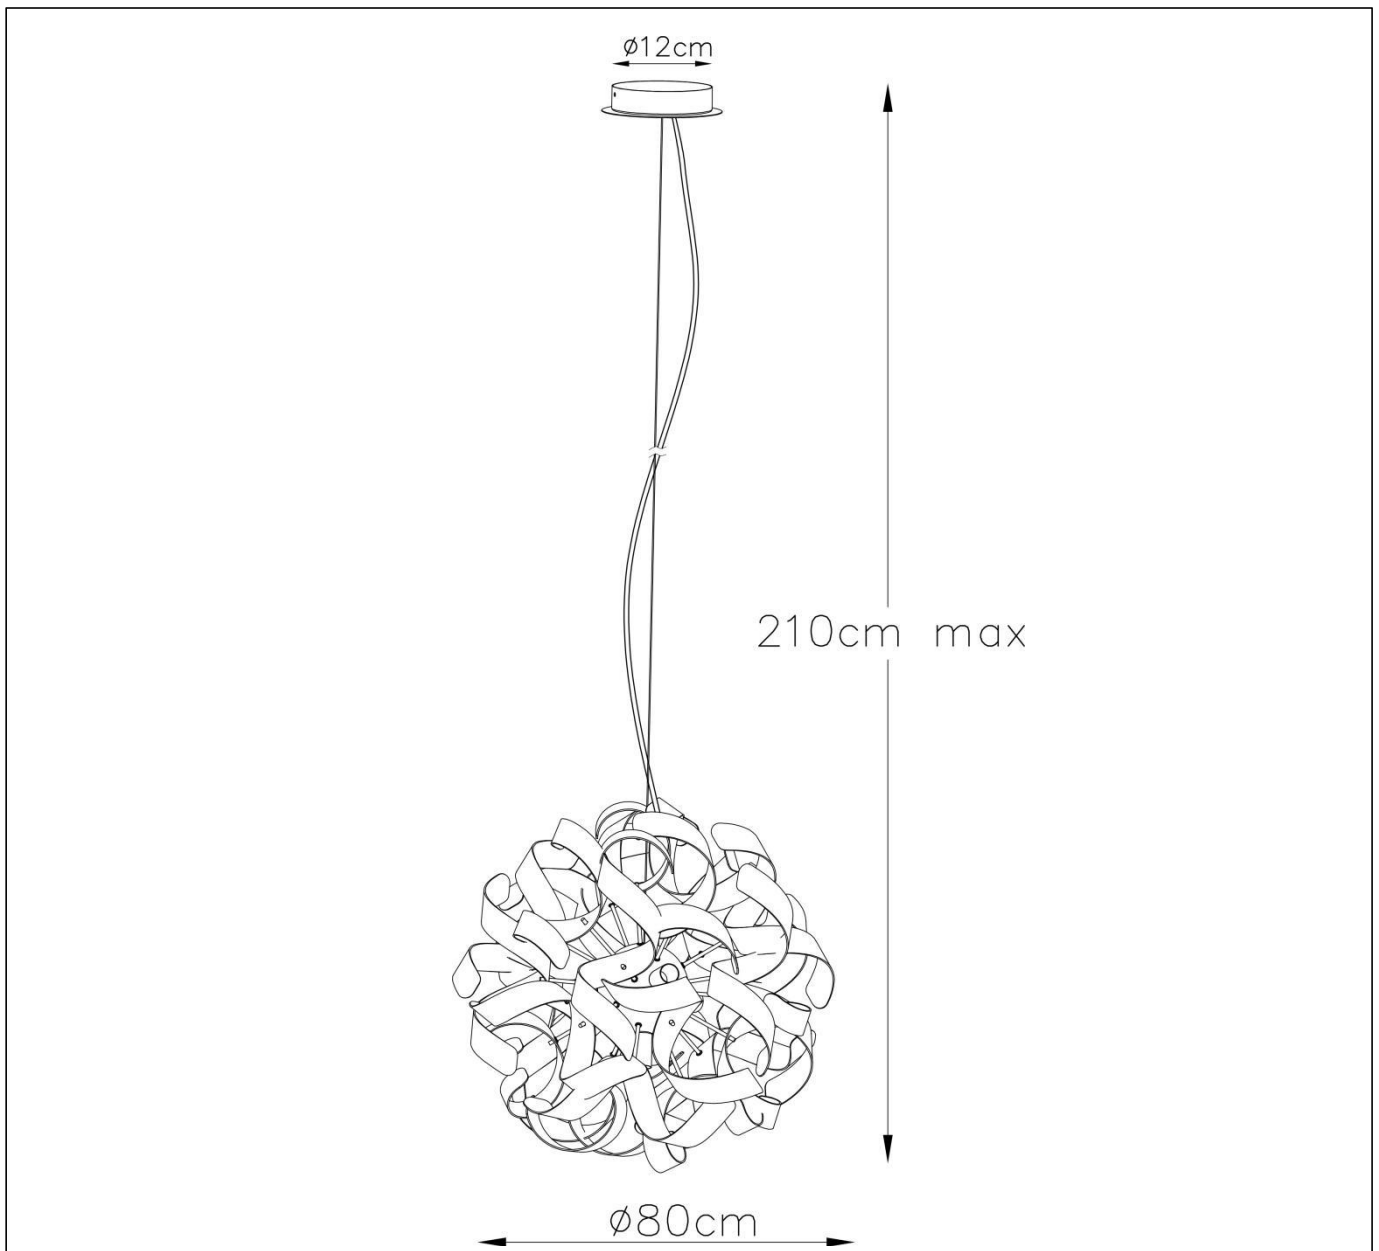

ATOMA

General

Dimensions LxWxH : 80 cm x 80 cm x 210 cm

Height minimum : 90 cm

Height maximum : 210 cm

Dimensions shade LxWxH : Ø80 cm x 80 cm

Main material : Metal +Aluminum

Ceiling rose material : Metal

Color : Brown

Style : Modern

Shape : Round

Weight : 6.4 kg

Warranty : 2 years

Product specifications

Dimmable : No

Light direction : Around (Diffuse)

Adjustable in height : Adjustable In Height
(Before Installation)

Directional : Not Directional

Cable : Yes, Cable On Product

Cable length : 130 cm

Sensor : Without Sensor

Control : Light Switch Control

IP-Class : 20

www.lucide.com

LUCIDE

TECHNICAL DRAWING & DIMENSIONS

ATOMA

Item number : 74401/80/97

EAN code : 5411212740625

For more specifications of this product please visit

www.lucide.com