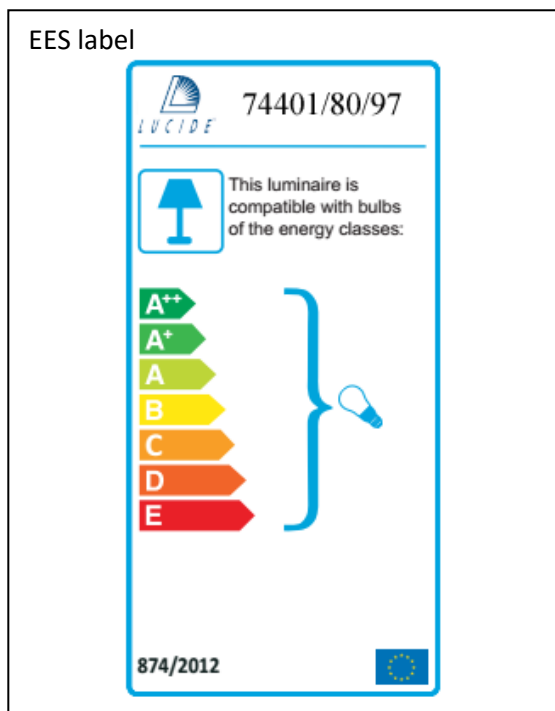

Exclusions pour la garantie : 1. Les pièces de verre cassées sur l'appareil ne seront remplacées que 14 jours à compter de l'achat par l'utilisateur final. 2. L'usure normale, la décoloration résultant d'une utilisation normale. 3. Les dégâts causés par des facteurs externes comme le feu, l'eau, une utilisation / installation ou maintenance incorrecte du produit.

Pour les réclamations de de garantie, le client doit remettre les appareils / pièces défectueuses et le ticket d'achat original.

Garantiebestimmungen:

Lucide NV garantiert für einen Zeitraum von 2 Jahren ab Kaufdatum und Kauf durch den Endkunden, dass das gelieferte Produkt frei von Material- und Herstellungsfehlern ist, sofern das Produkt gemäß der Bedienungsanleitung installiert und gewartet wird.

Von der Garantie ausgenommen: 1. Gebrochene Glasteile der Fassung werden nur innerhalb von 14 Tagen ab Kauf durch den Endkunden ersetzt. 2. Normaler Verschleiß, Verfärbungen aufgrund des normalen Gebrauchs. 3. Beschädigungen aufgrund externer Ursachen wie Feuer, Wasser, unsachgemäße Nutzung/ Installation oder Wartung des Produkts.

Kunden müssen das defekte Produkt/Teil und den Originalkaufbeleg einsenden, um Garantieansprüche geltend zu machen.

Other languages of the manual and further explanations can be found on our website.