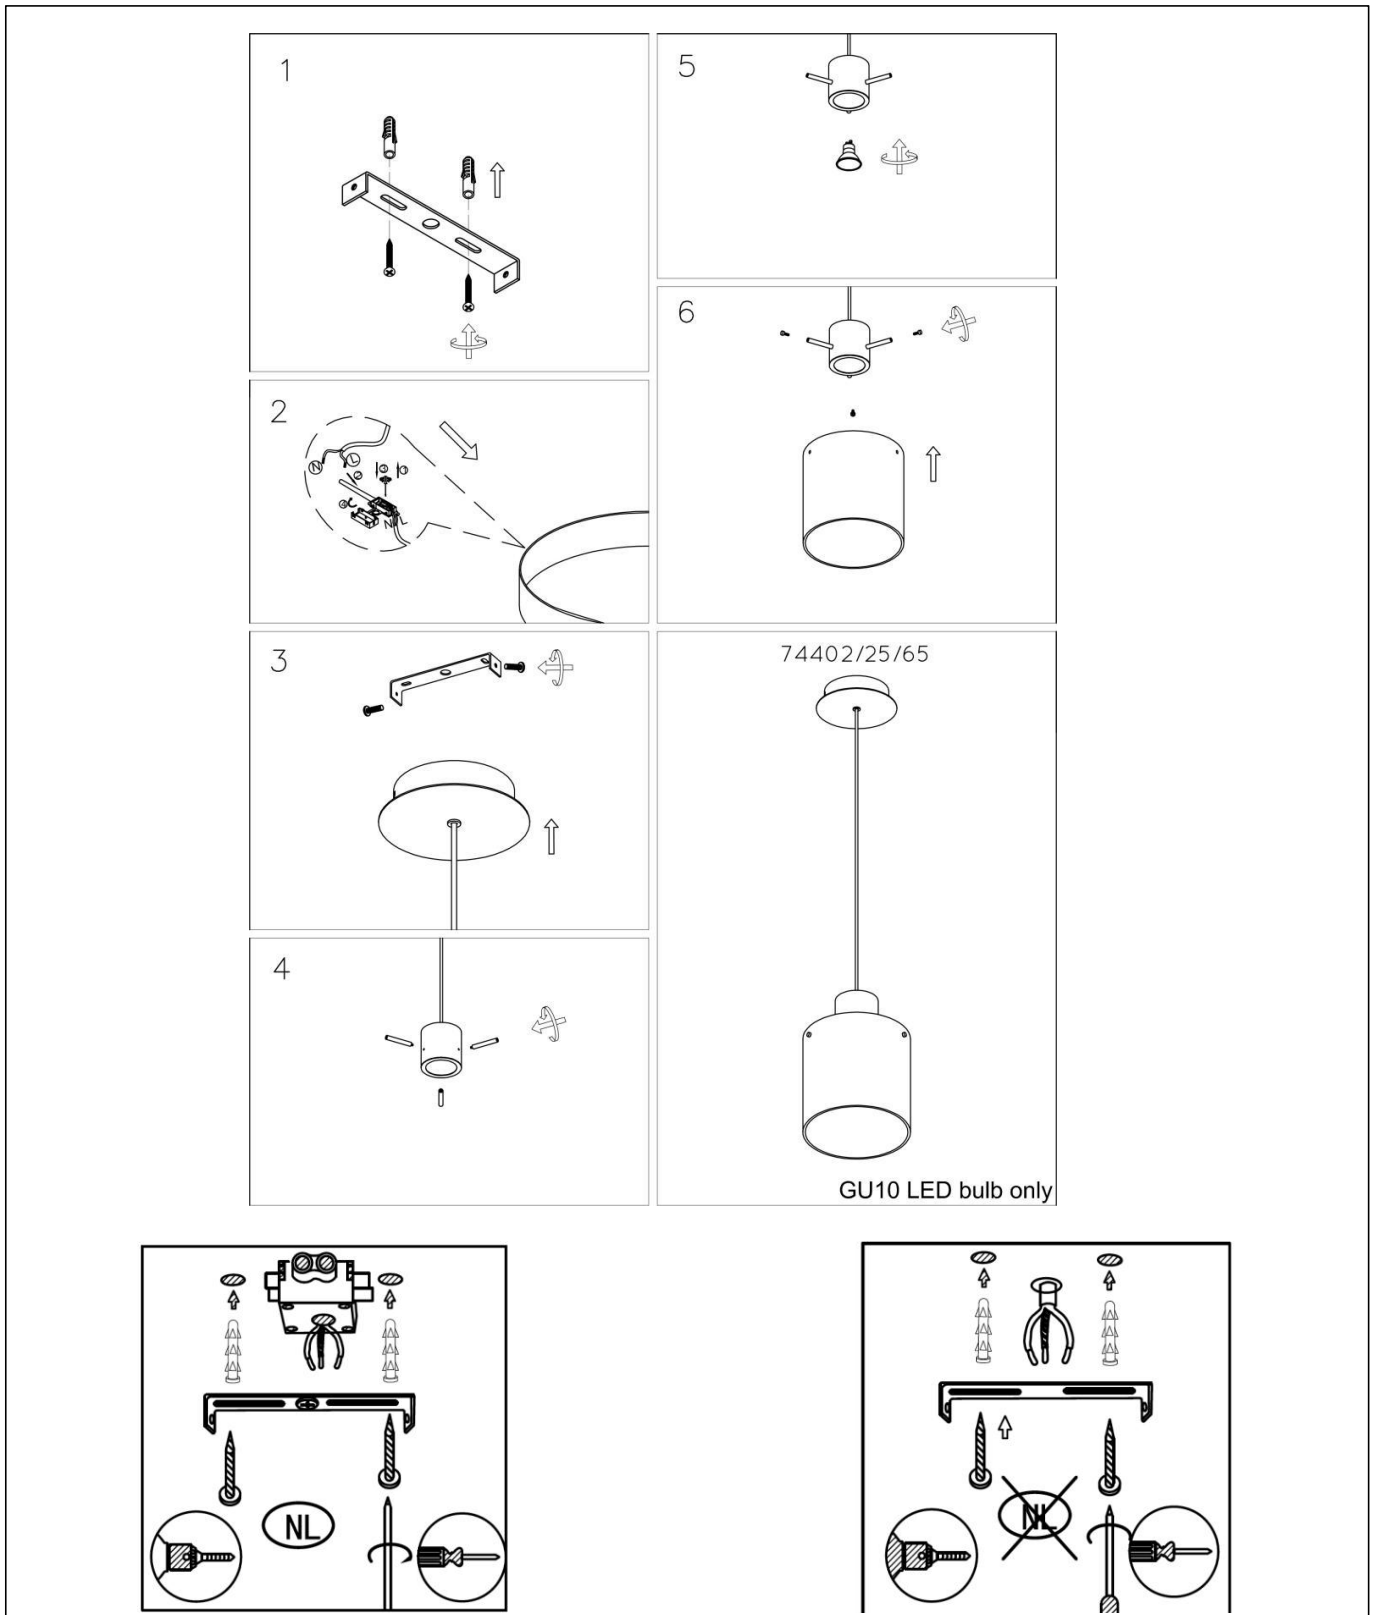

OWINO

General

Dimensions LxWxH : 25 cm x 25 cm x 150 cm

Height minimum : 40 cm

Height maximum : 150 cm

Dimensions shade LxWxH : Ø25 cm x 25 cm

Main material : Aluminum + Glass

Ceiling rose material : Aluminum

Adjustable in height : Adjustable In Height
(Before Installation)

Directional : Not Directional

Cable : Yes, Cable On Product

Cable length : 130cm

Sensor : Without Sensor

Control : Light Switch Control

IP-Class : 20

www.lucide.com

OWINO

Item number : 74402/25/65

EAN code : 5411212740663

For more specifications of this product please visit

www.lucide.com

LUCIDE

INSTALLATION DRAWING SPECIFICATIONS