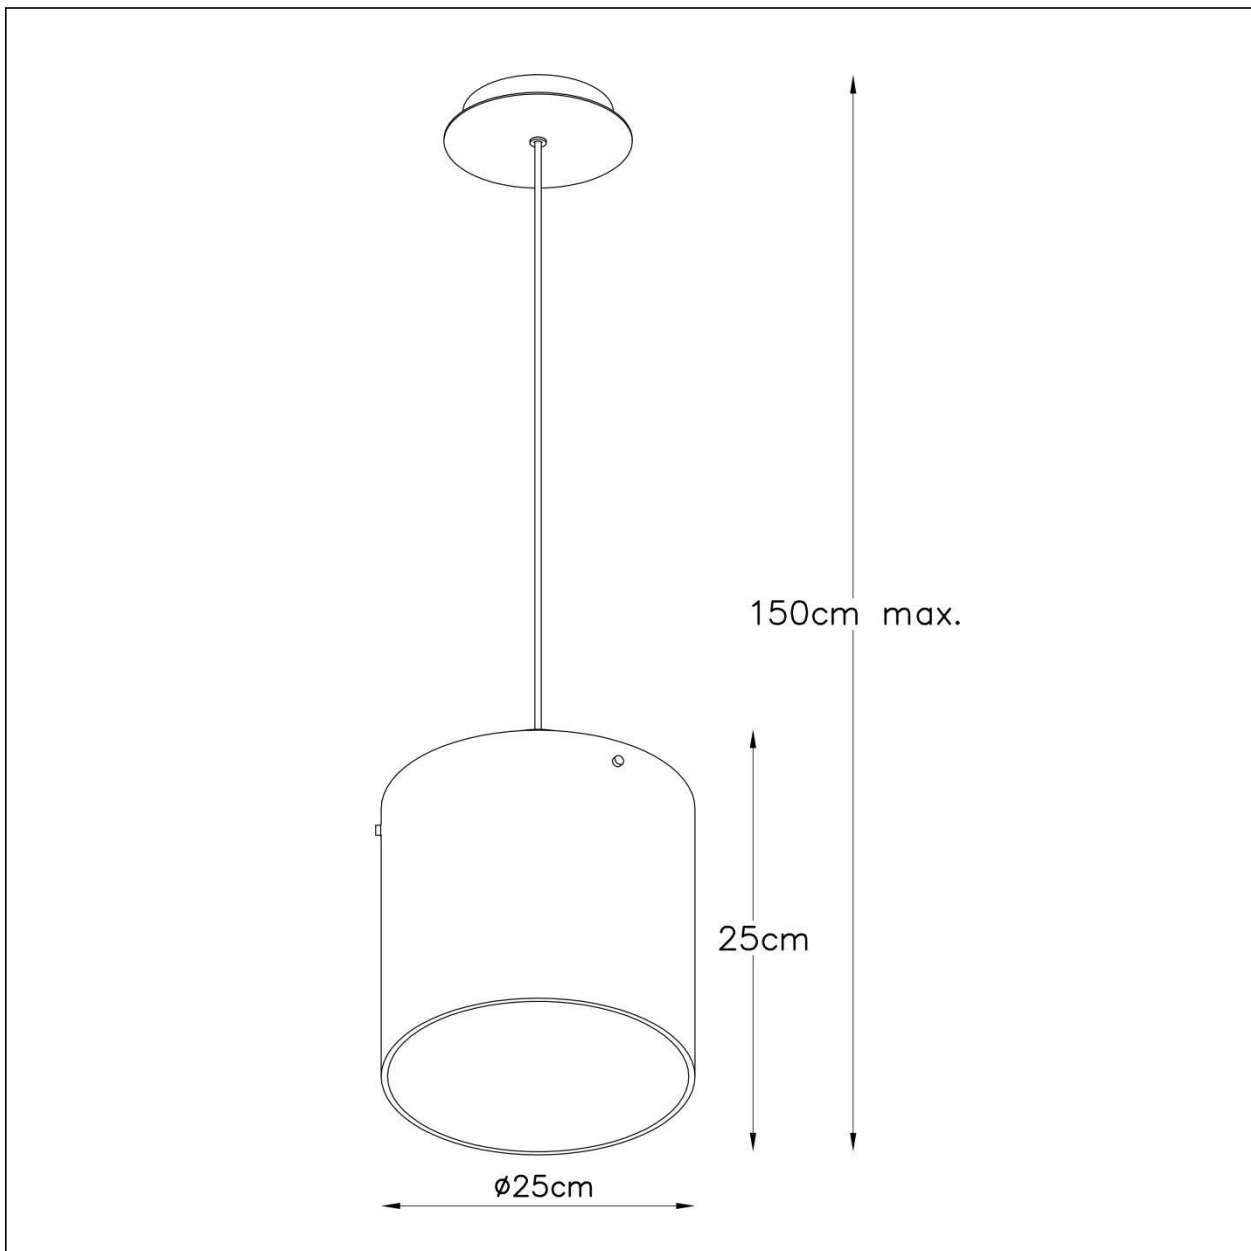

OWINO

Item number : 74402/25/65

EAN code : 5411212740663

For more specifications of this product please visit

www.lucide.com