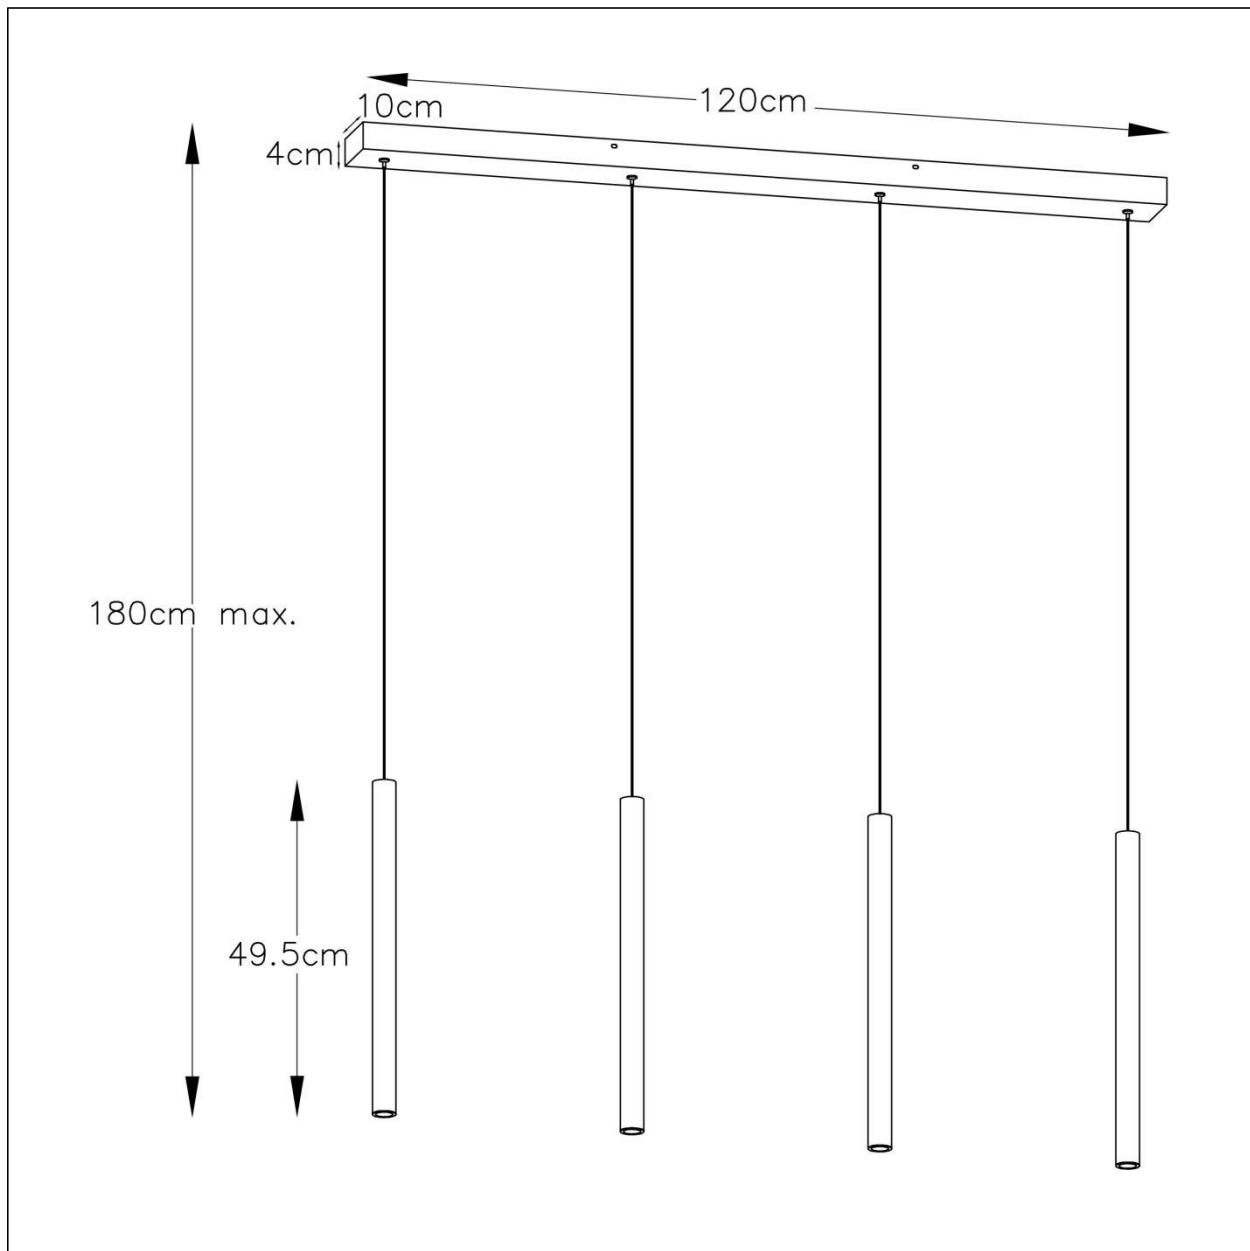

LORENZ

Item number : 74403/04/97

EAN code : 5411212740694

For more specifications of this product please visit

www.lucide.com