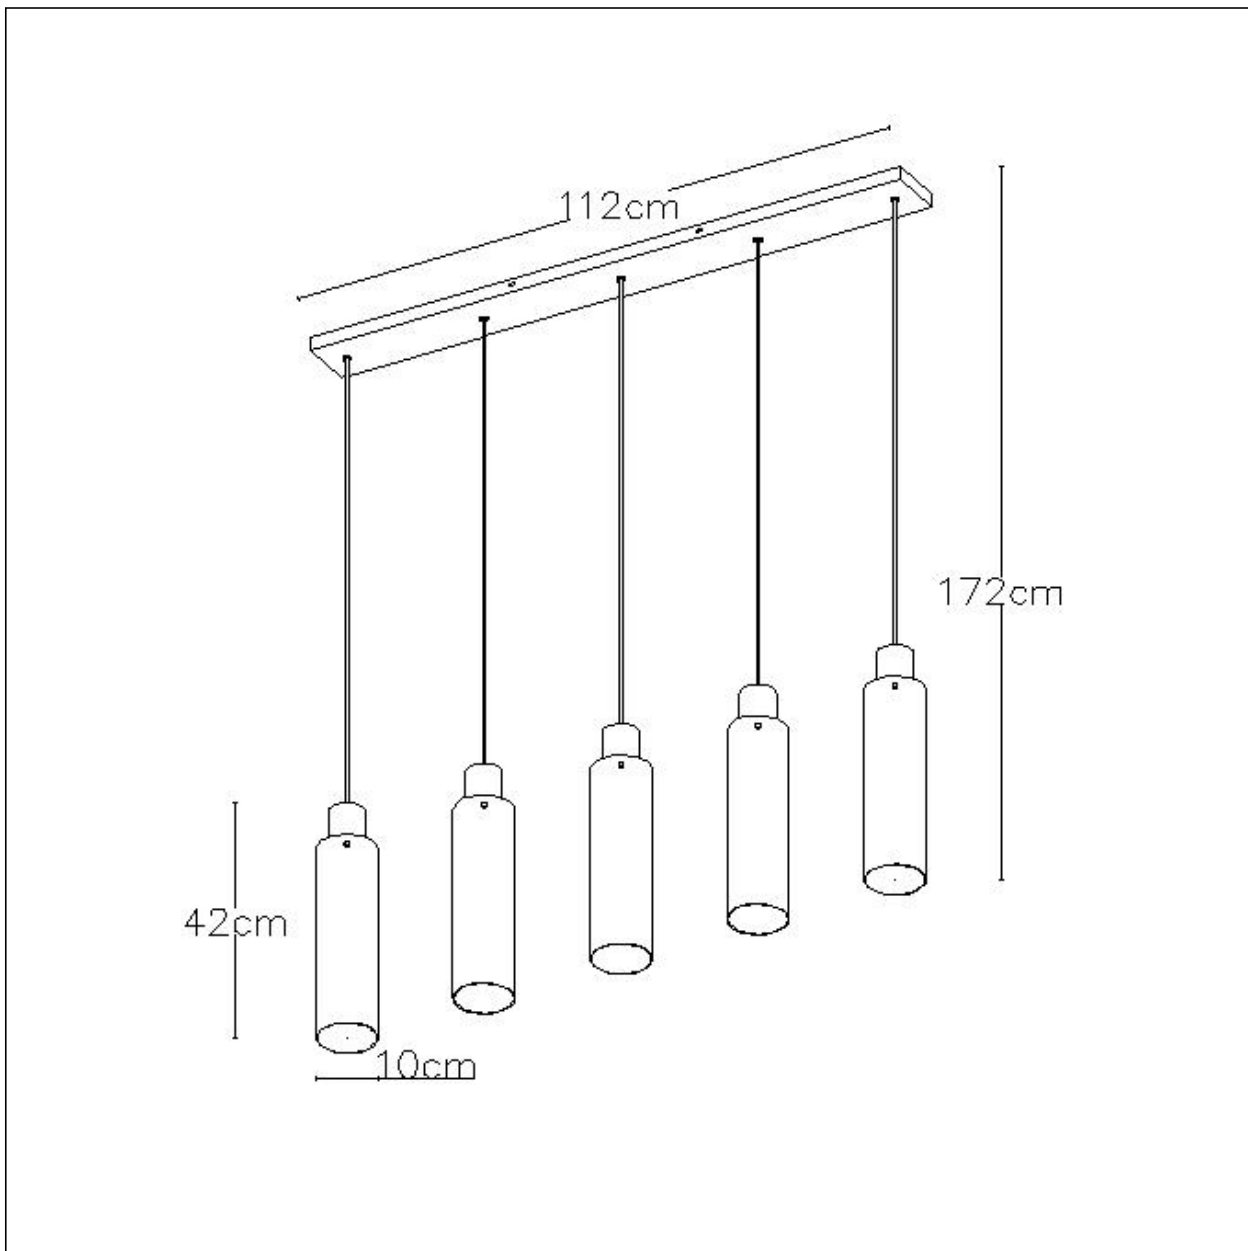

ORLANDO

Item number : 74404/05/65

EAN code : 5411212740748

For more specifications of this product please visit

www.lucide.com