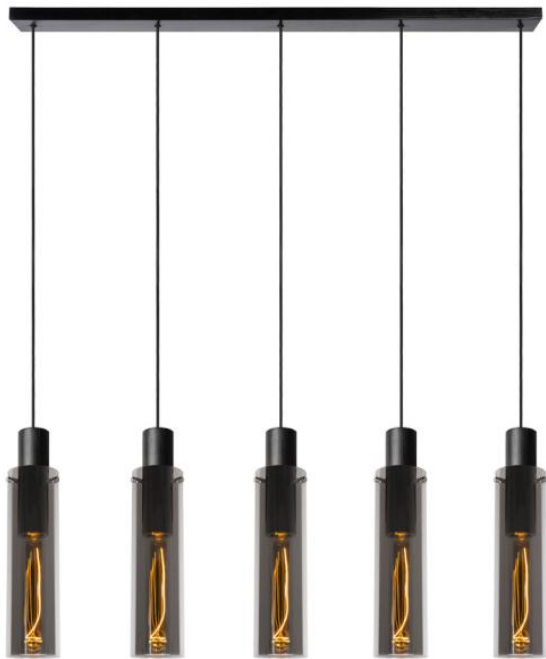

LUCIDE

GENERAL SPECIFICATIONS

RECOMMENDED LUCIDE LIGHT SOURCE

49047/25/65

Light source dimmable : Yes

Light source incl. : No

item number : 74404/05/65

EAN code : 5411212740748

ORLANDO

General

Dimensions LxWxH : 112 cm x 10 cm x 172 cm

Height minimum : 120 cm

Height maximum : 172 cm

Dimensions shade LxWxH : Ø10 cm x 35 cm

Main material : Aluminum+Glass

Ceiling rose material : Aluminum

Color : Black

Style : Modern

Shape : Rectangle

Weight : 4.8 kg

Warranty : 2 years

Product specifications

Dimmable : No

Light direction : Around (Diffuse)

Adjustable in height : Adjustable In Height
(Before Installation)

Directional : Not Directional

Cable : Yes, Cable On Product

Cable length : 130cm

Sensor : Without Sensor

Control : Light Switch Control

IP-Class : 20

Electric class : 2

Light source including : Yes

Lamp socket : E27

Light source number : 5

Power requirements : 220-240V~50Hz

Bulb type & maximum wattage : E27 Max. 40W

For more specifications of this product please visit

www.lucide.com