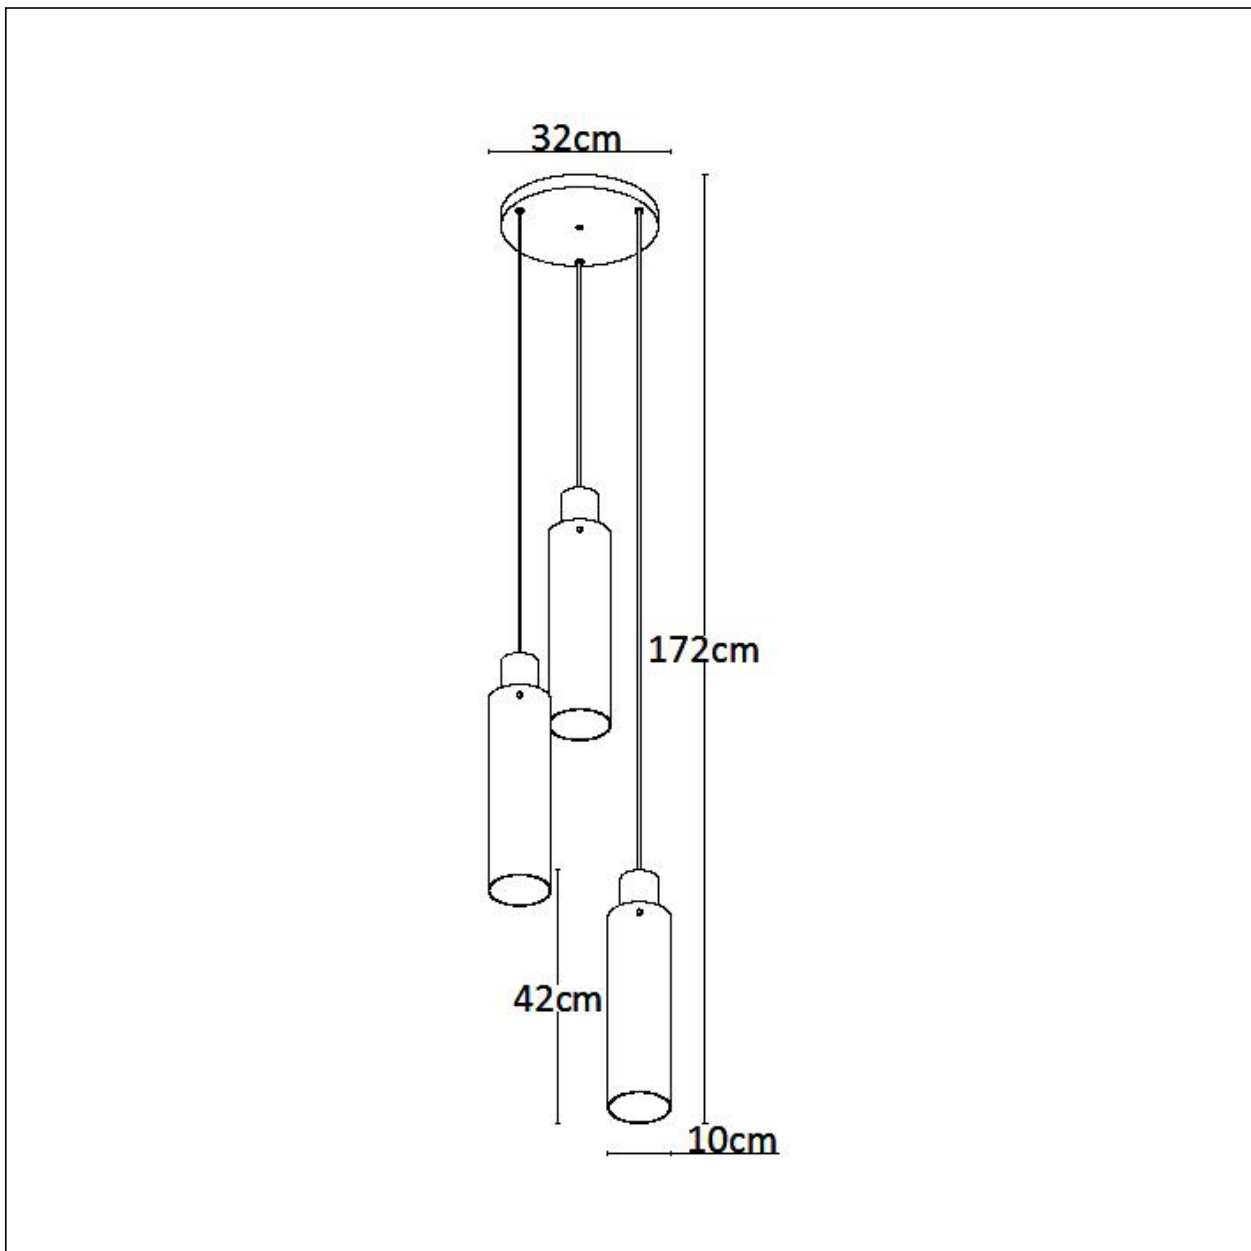

ORLANDO

Item number : 74404/13/65

EAN code : 5411212740731

For more specifications of this product please visit

www.lucide.com