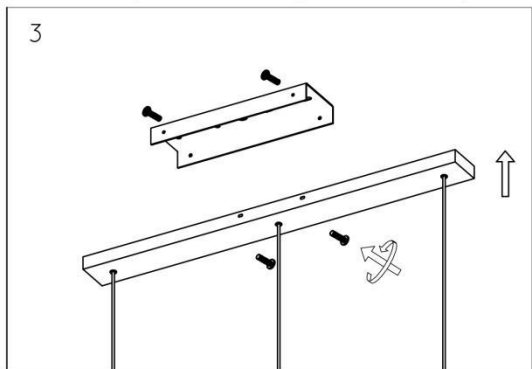

LUCIDE

INSTALLATION DRAWING SPECIFICATIONS