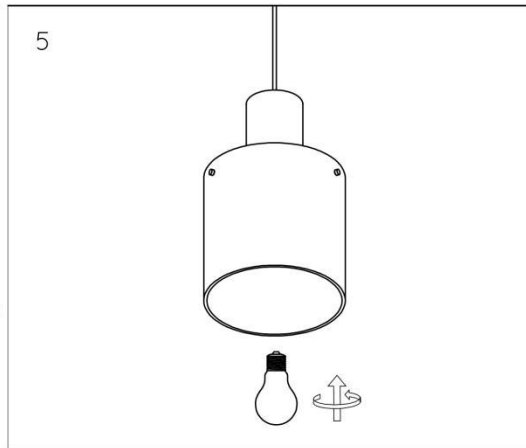

LUCIDE

INSTALLATION DRAWING SPECIFICATIONS