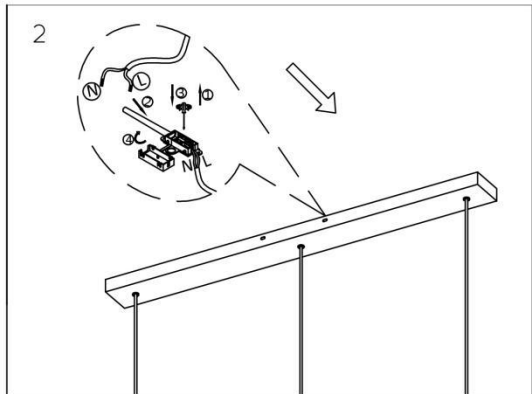

LUCIDE

INSTALLATION DRAWING SPECIFICATIONS