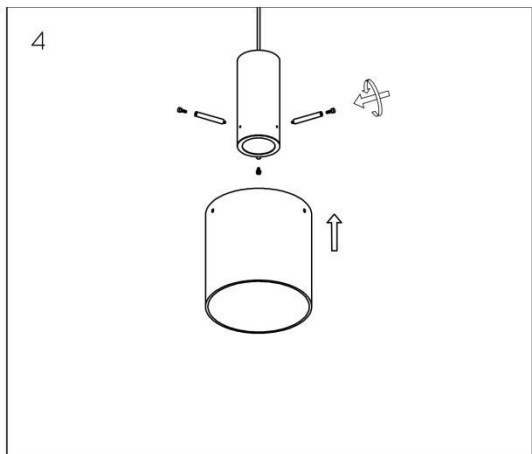

LUCIDE

INSTALLATION DRAWING SPECIFICATIONS