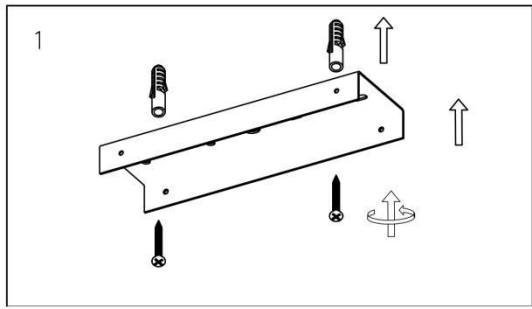

LUCIDE

INSTALLATION DRAWING SPECIFICATIONS