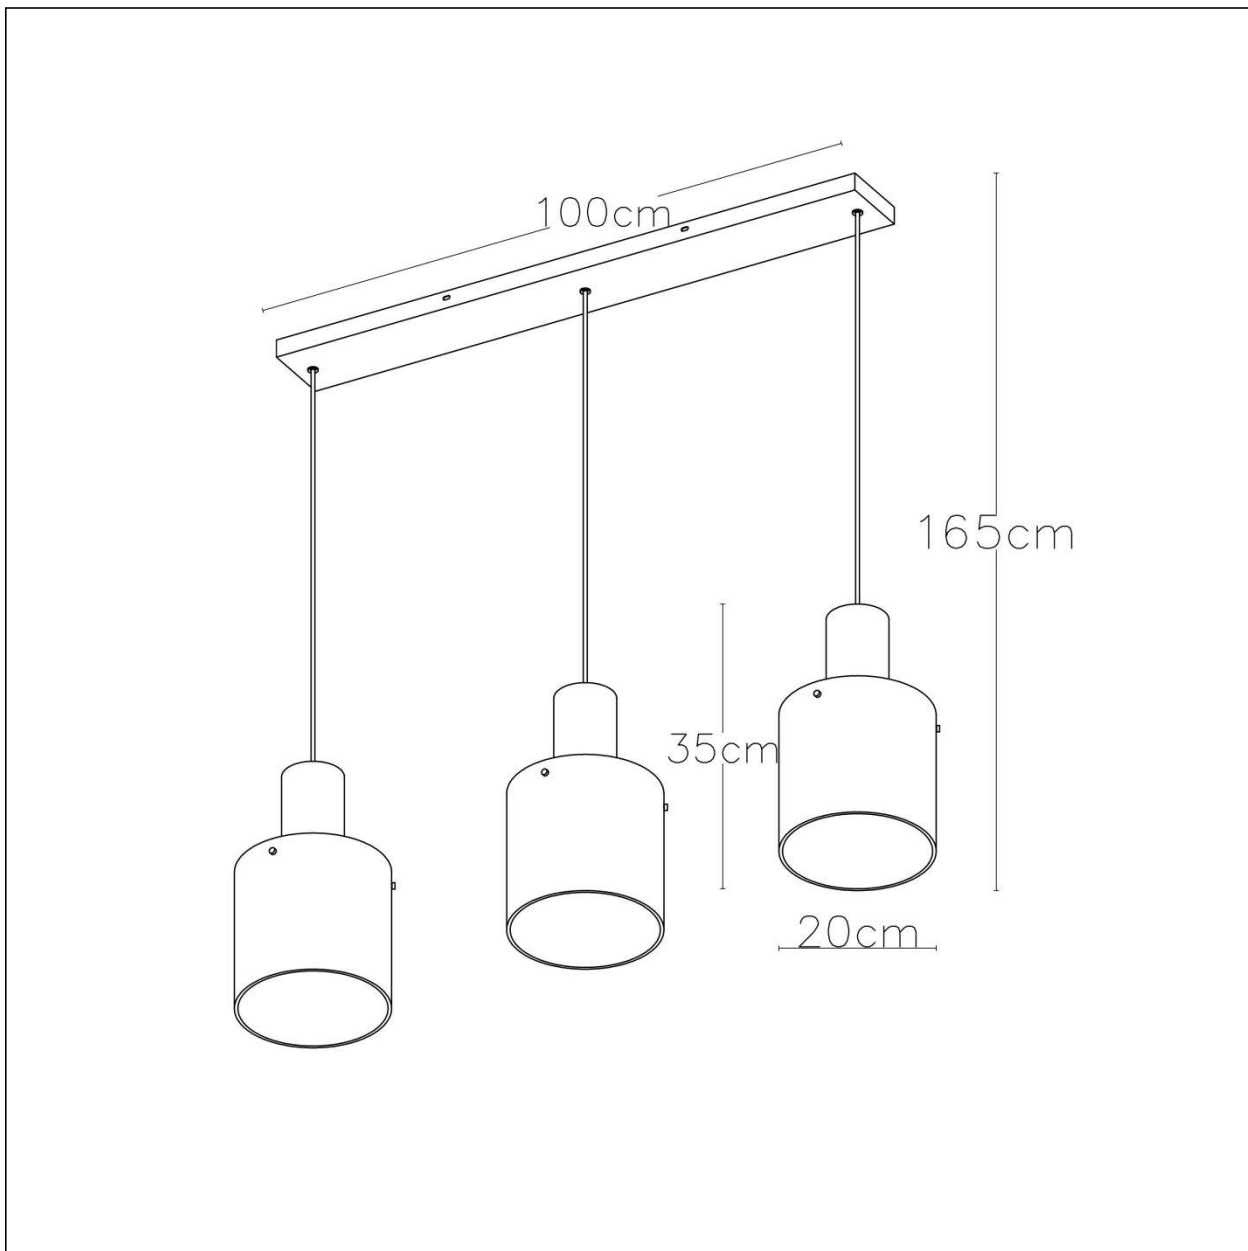

TOLEDO

Item number : 74405/03/62

EAN code : 5411212740854

For more specifications of this product please visit

www.lucide.com