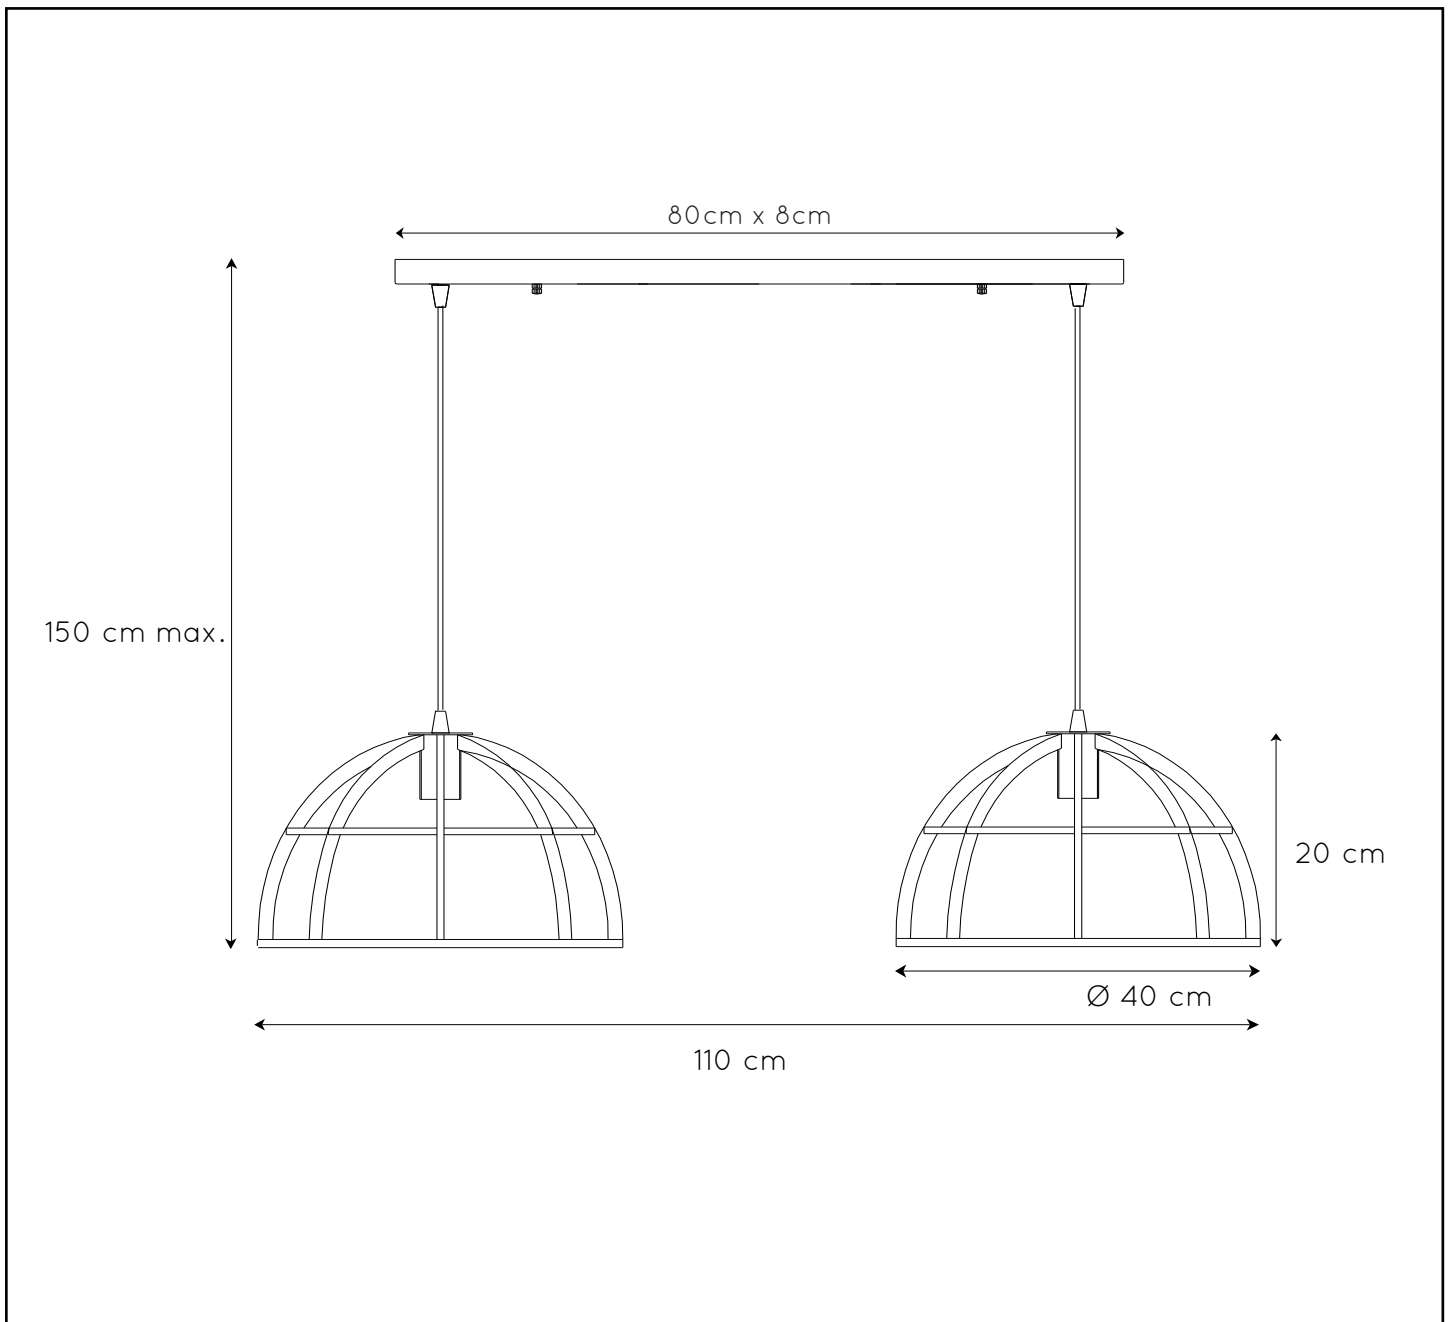

DIKRA

Item number : 76464/02/30

EAN code : 5411212761019

For more specifications, dimensions please visit

www.lucide.com