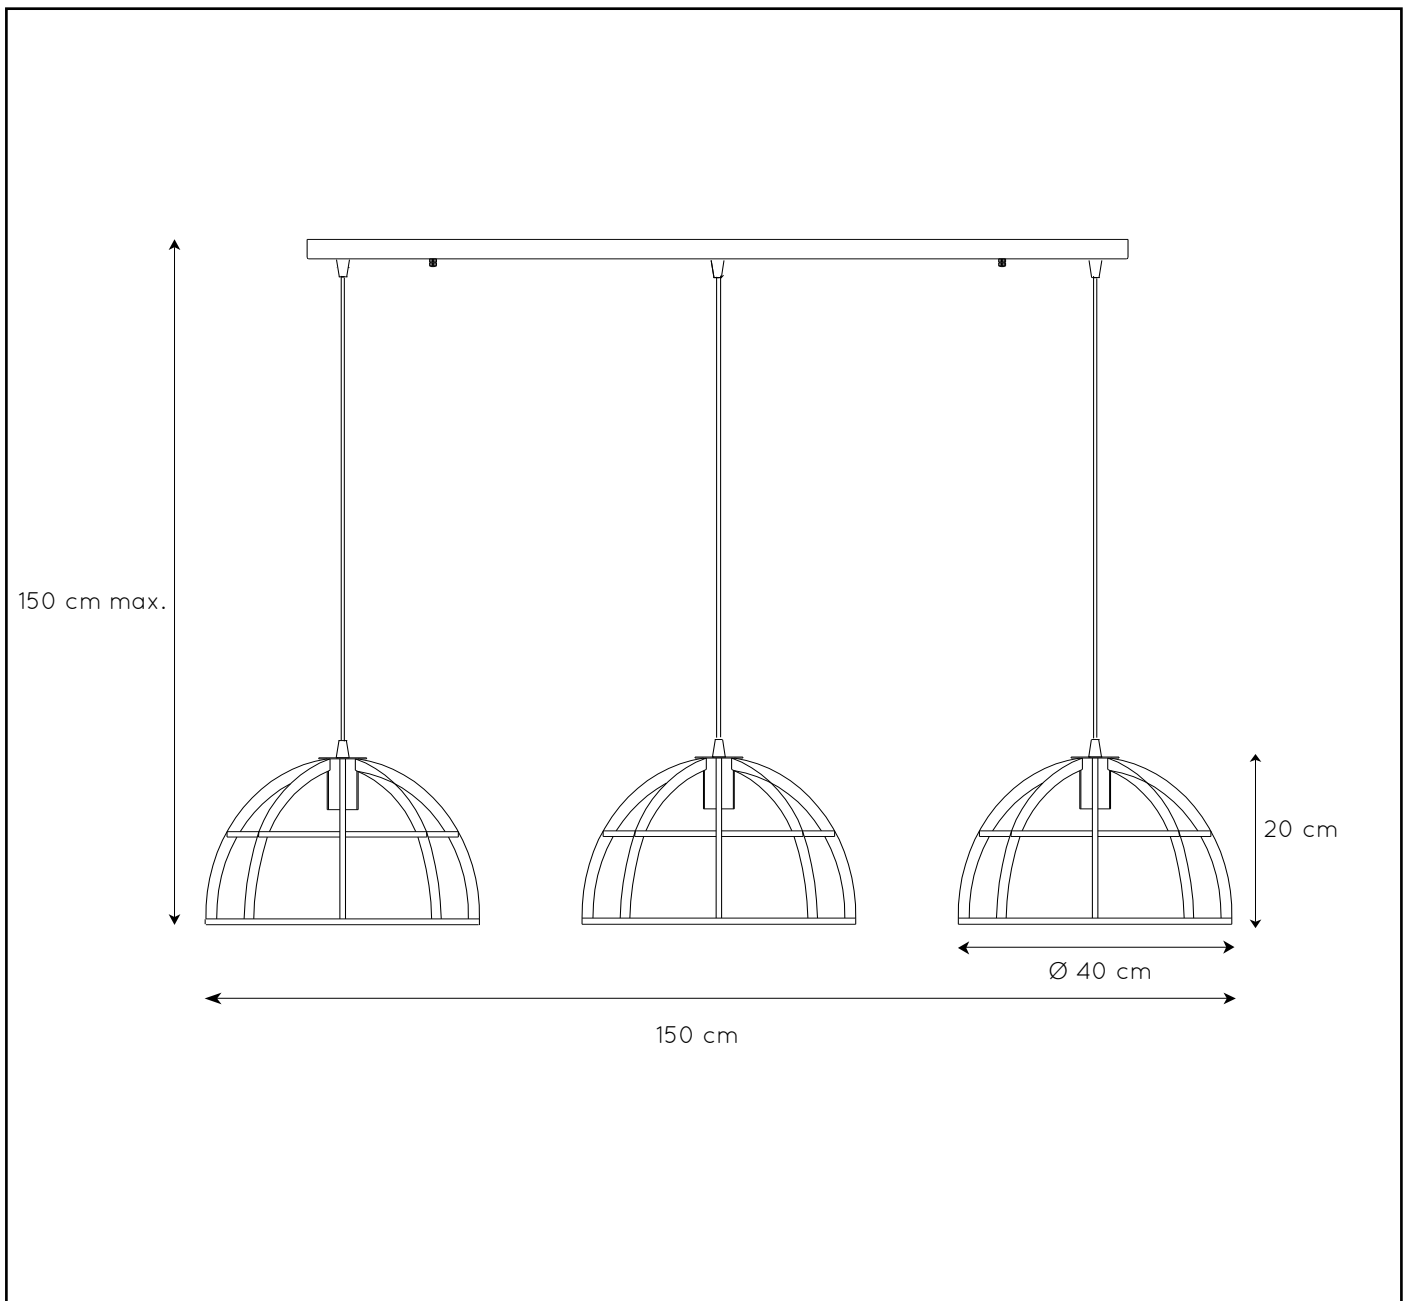

DIKRA

Item number : 76464/03/30

EAN code : 5411212761026

For more specifications, dimensions please visit

www.lucide.com