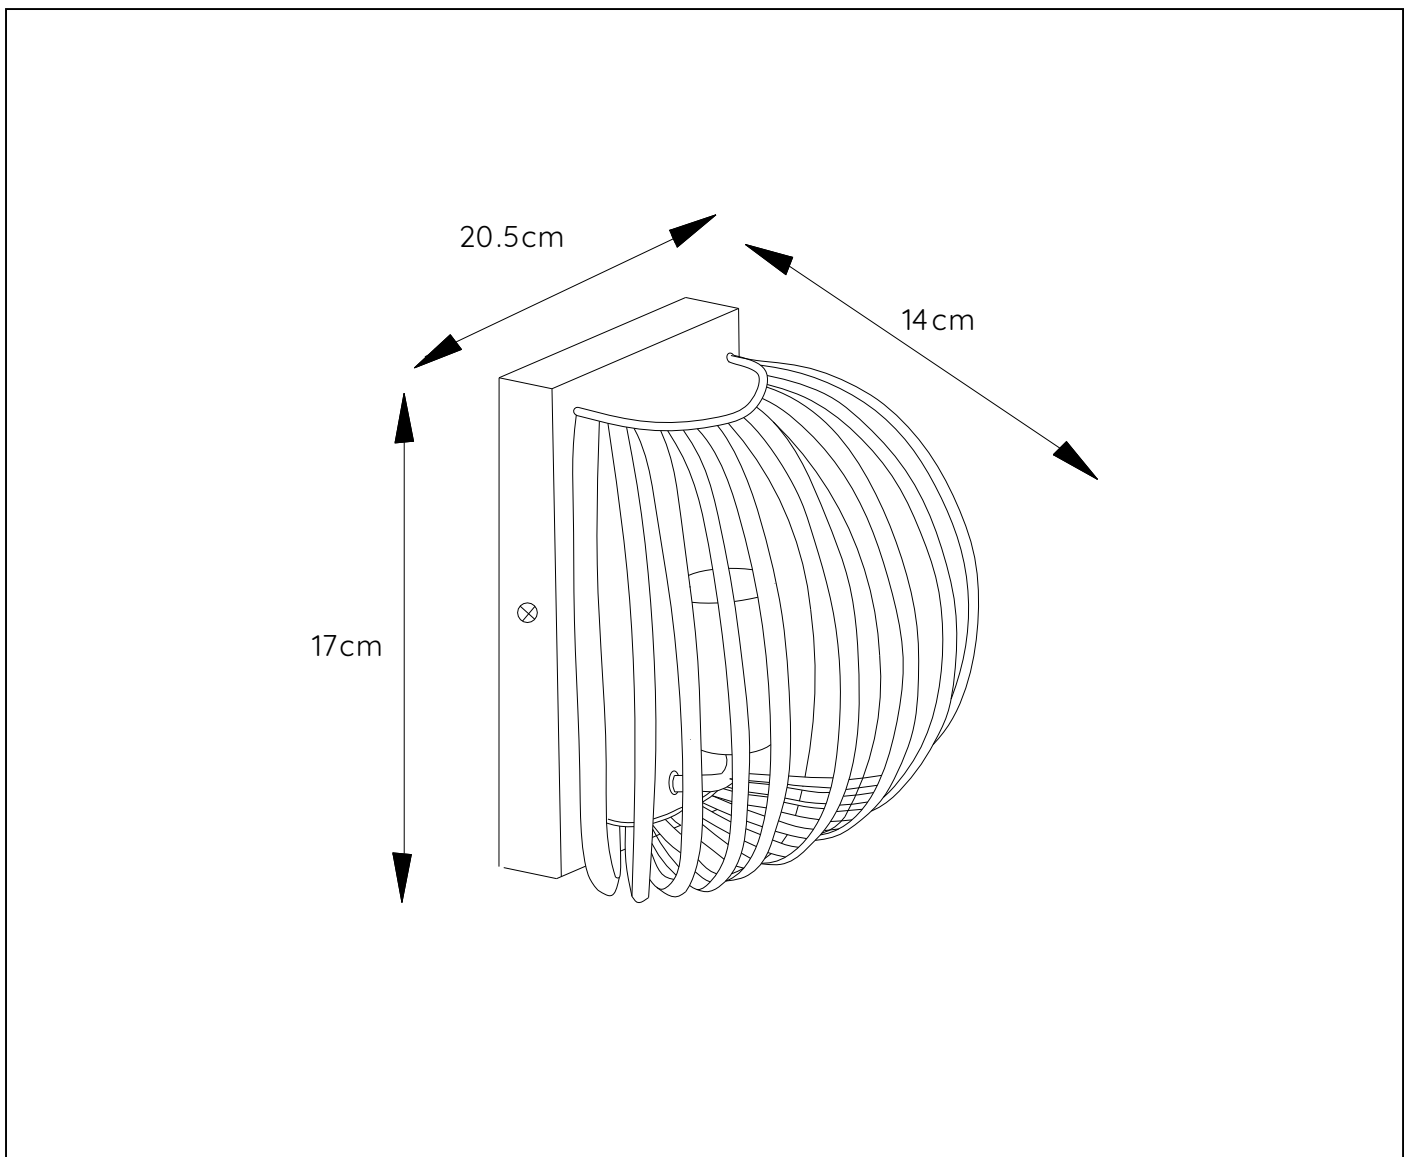

**RECOMMENDED LUCIDE LIGHT SOURCE**

**49046/03/62**  
 Light source dimmable : Yes  
 Light source incl. : No

**General**

**Dimensions LxWxH :** 20.5cm x 14cm x 17cm  
**Height minimum :** 17cm  
**Height maximum :** 17cm  
**Dimensions shade LxWxH :** 20.5cm x 14cm x 17cm  
**Main material :** Metal  
**Ceiling rose material :-**  
**Color :**Black  
**Style :** Classic  
**Shape :** Half Round  
**Weight :** 0.57 kg  
**Warranty :** 2 years

**Product specifications**

**Dimmable :** Yes  
**Light direction :** Around (Diffuse)  
**Adjustable in height :-**  
**Directional :** Not Directional  
**Cable :** No  
**Cable length :** -  
**Sensor :** Without Sensor  
**Control :** Light Switch Control  
**IP-Class :** 20  
**Electric class :** 1  
**Light source including ?:** No  
**Lamp socket :** E14  
**Light source number :** 1  
**Power requirements :** 220-240V~50Hz  
**Bulb type & maximum wattage :** E14- max.40W

# MANUELA

Itemnumber : 78274/01/30

EAN code : 5411212782762

For more specifications, dimensions please visit

[www.lucide.com](http://www.lucide.com)