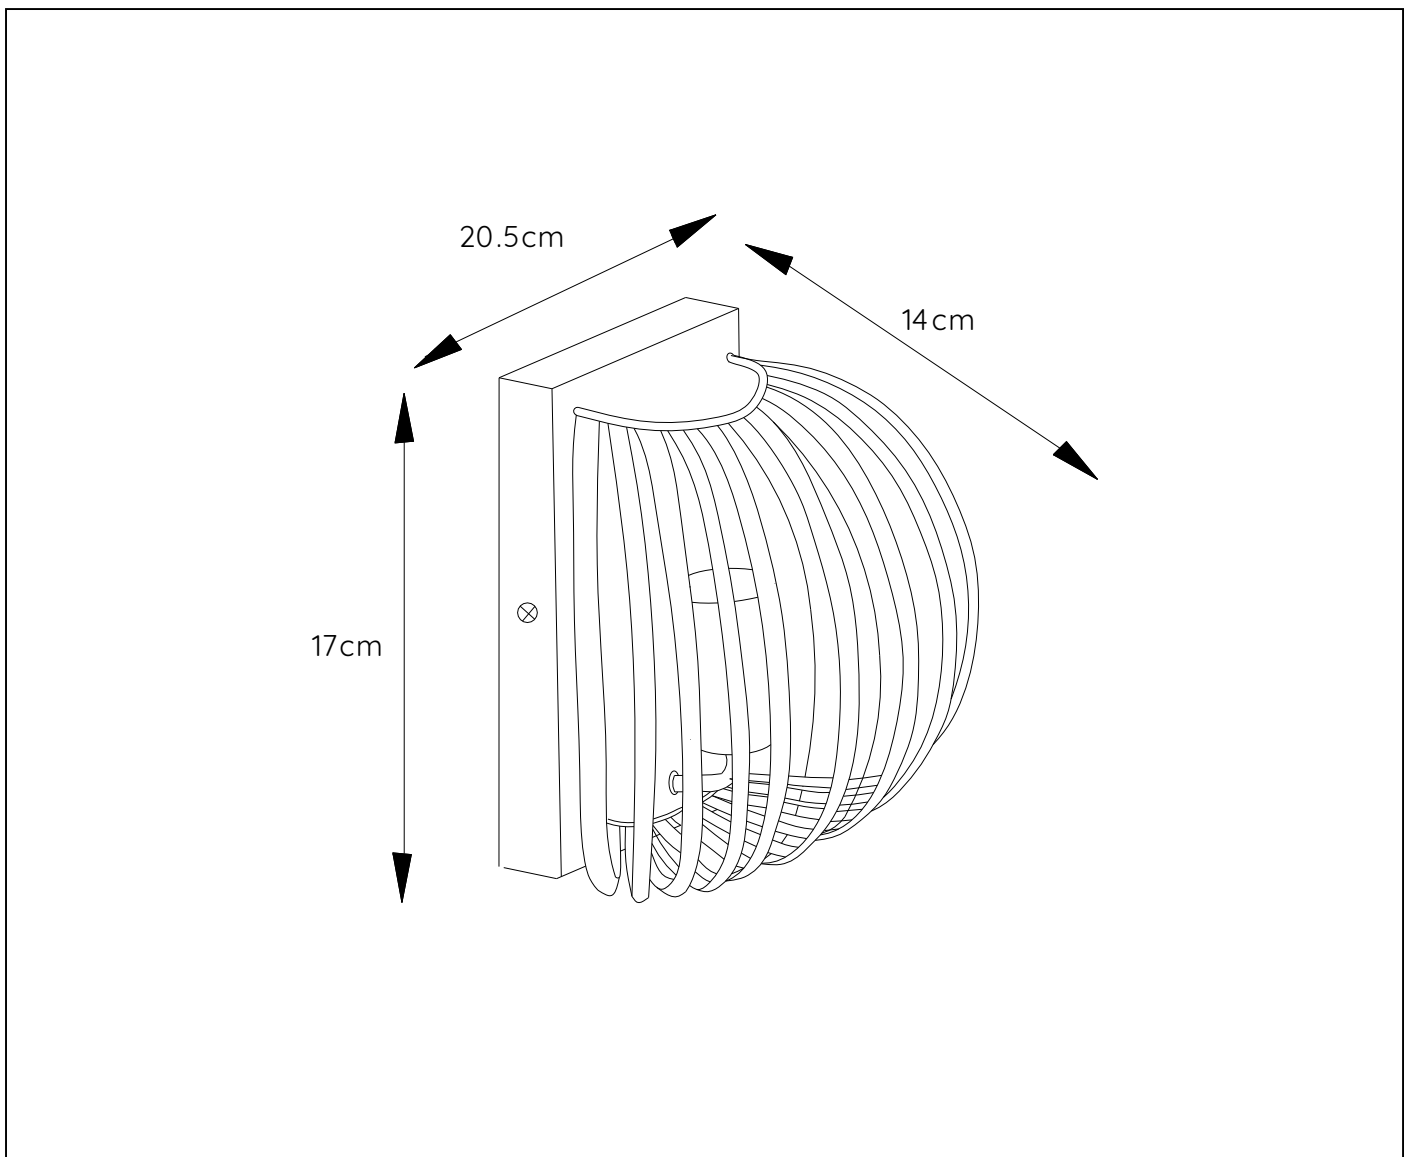

**RECOMMENDED LUCIDE
LIGHT SOURCE**

49046/03/62

Light source dimmable : Yes

Light source incl. : No

General

Dimensions LxWxH : 20.5cm x 14cm x 17cm
Height minimum : 17cm
Height maximum : 17cm
Dimensions shade LxWxH : 20.5cm x 14cm x 17cm
Main material : Metal
Ceiling rose material :-
Color :Green
Style : Classic
Shape : Half Round
Weight : 0.57 kg
Warranty : 2 years

Product specifications

Dimmable : Yes
Light direction : Around (Diffuse)
Adjustable in height :-
Directional : Not Directional
Cable : No
Cable length : -
Sensor : Without Sensor
Control : Light Switch Control
IP-Class : 20
Electric class : 1
Light source including ? : No
Lamp socket : E14
Light source number : 1
Power requirements : 220-240V~50Hz
Bulb type & maximum wattage : E14- max.40W

For more specifications of this product please visit

www.lucide.com

MANUELA

Itemnumber : 78274/01/33

EAN code : 5411212782779

For more specifications, dimensions please visit

www.lucide.com

LUCIDE