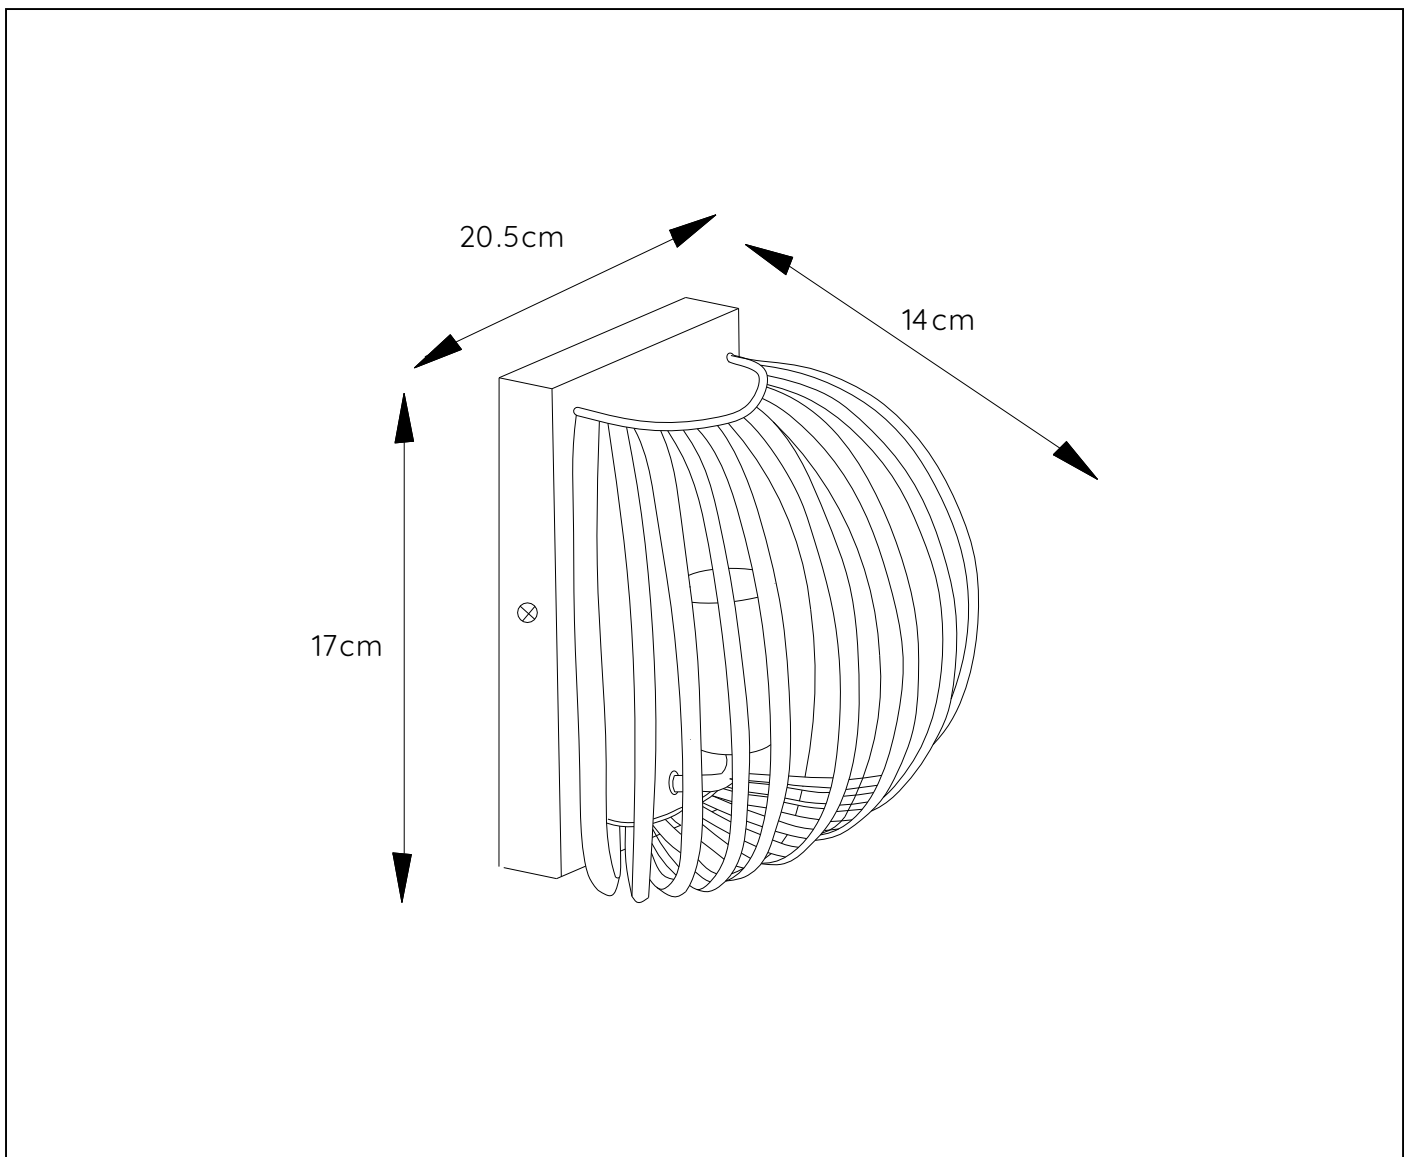

**RECOMMENDED LUCIDE
LIGHT SOURCE**

49046/03/62

Light source dimmable : Yes

Light source incl. : No

General

Dimensions LxWxH : 20.5cm x 14cm x 17cm
Height minimum : 17cm
Height maximum : 17cm
Dimensions shade LxWxH : 20.5cm x 14cm x 17cm
Main material : Metal
Ceiling rose material :-
Color :Pink
Style : Classic
Shape : Half Round
Weight : 0.57 kg
Warranty : 2 years

Product specifications

Dimmable : Yes
Light direction : Around (Diffuse)
Adjustable in height :-
Directional : Not Directional
Cable : No
Cable length : -
Sensor : Without Sensor
Control : Light Switch Control
IP-Class : 20
Electric class : 1
Light source including ? : No
Lamp socket : E14
Light source number : 1
Power requirements : 220-240V~50Hz
Bulb type & maximum wattage : E14- max.40W

For more specifications of this product please visit

www.lucide.com

MERLINA

Itemnumber : 78293/01/66

EAN code : 5411212782748

For more specifications, dimensions please visit

www.lucide.com

LUCIDE