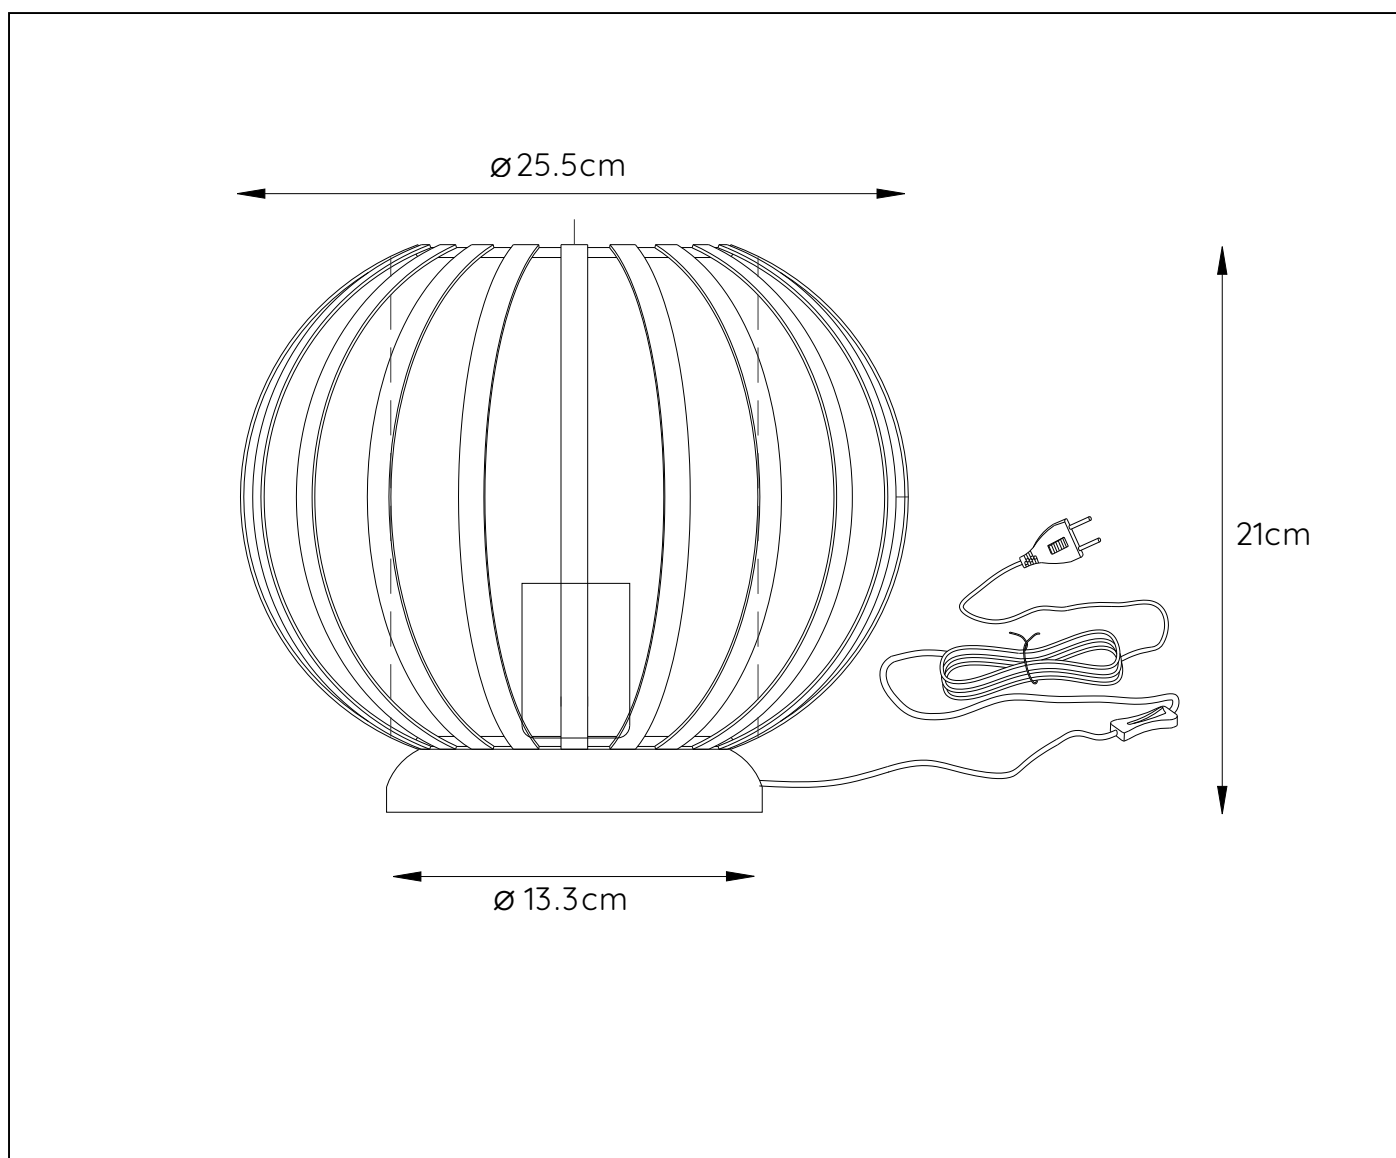

RECOMMENDED LUCIDE LIGHT SOURCE

49042/05/62
 Light source dimmable : Yes
 Light source incl. : No

General

Dimensions LxWxH : 25.5cm x 25.5cm x 21cm
Height minimum : 21cm
Height maximum : 21cm
Dimensions shade LxWxH : 25.5cm x 25.5cm x 21cm
Main material : Metal
Ceiling rose material :-
Color : Pink
Style : Classic
Shape : Round
Weight : 1.03kgs
Warranty : 2 years

Product specifications

Dimmable : No
Light direction : Around (Diffuse)
Adjustable in height : No
Directional : Not Directional
Cable : Yes, Cable On Product
Cable length : 200cm
Sensor : Without Sensor
Control : On/off Switch In The Cord
IP-Class : 20
Electric class : 2
Light source including ?: No
Lamp socket : E27
Light source number : 1
Power requirements : 220-240V~50Hz
Bulb type & maximum wattage : E27- max.40W

For more specifications of this product please visit

www.lucide.com

LUCIDE

TECHNICAL DRAWING & DIMENSIONS

MERLINA

Itemnumber :78593/25/66

EAN code : 5411212782755

For more specifications, dimensions please visit