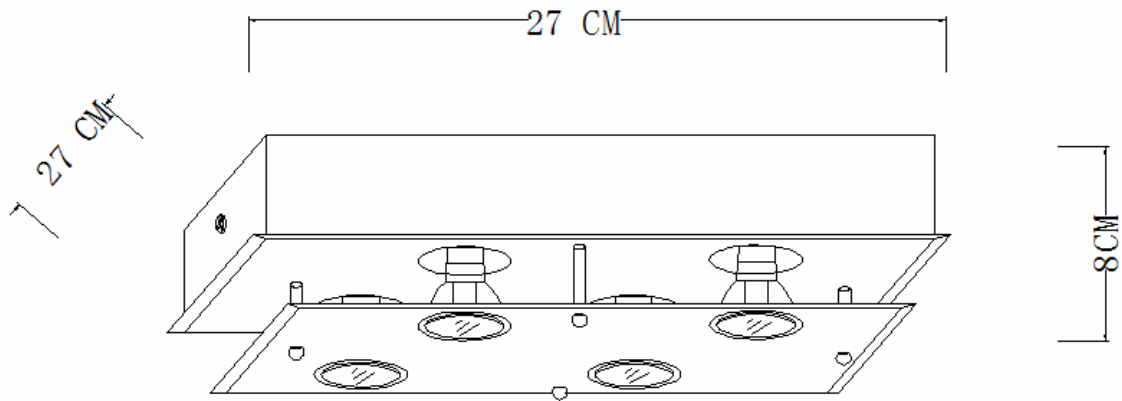

Line drawing of the item (with outline dimensions)

Item number: 79170/12/11

Installation drawing (the same as it in its instruction manual)

Technical details

materials used:	Steel+Acrylic
color:	CH
dimmable and how is the fixture dimmable:	
size:	Height: 8CM Length: 27CM Width: 27CM Net Weight:
power requirements:	220V-240V~50Hz
bulb type and maximum Wattage:	LED Max.12W
number of bulbs:	4*3W GU10
IP degree:	IP20