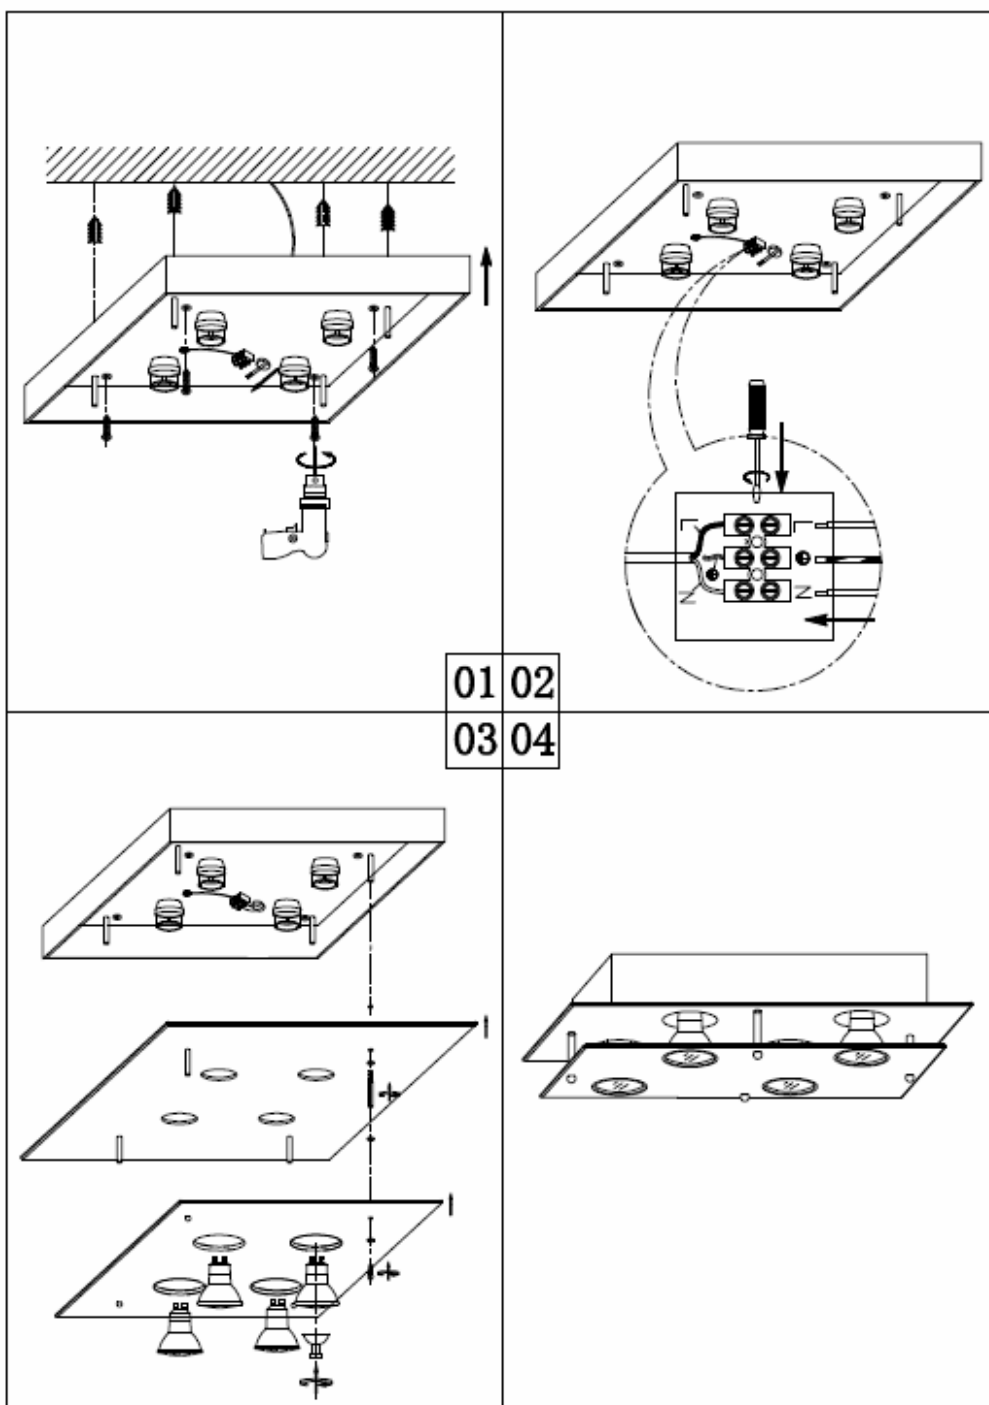

Line drawing of the item (with outline dimensions)

Item number: 79170/12/11

Installation drawing (the same as it in its instruction manual)

Technical details

materials used:	Steel+Acrylic
color:	CH
dimmable and how is the fixture dimmable:	
size:	Height: 8CM Length: 27CM Width: 27CM Net Weight:
power requirements:	220V-240V~50Hz
bulb type and maximum Wattage:	LED Max.12W
number of bulbs:	4*3W GU10
IP degree:	IP20