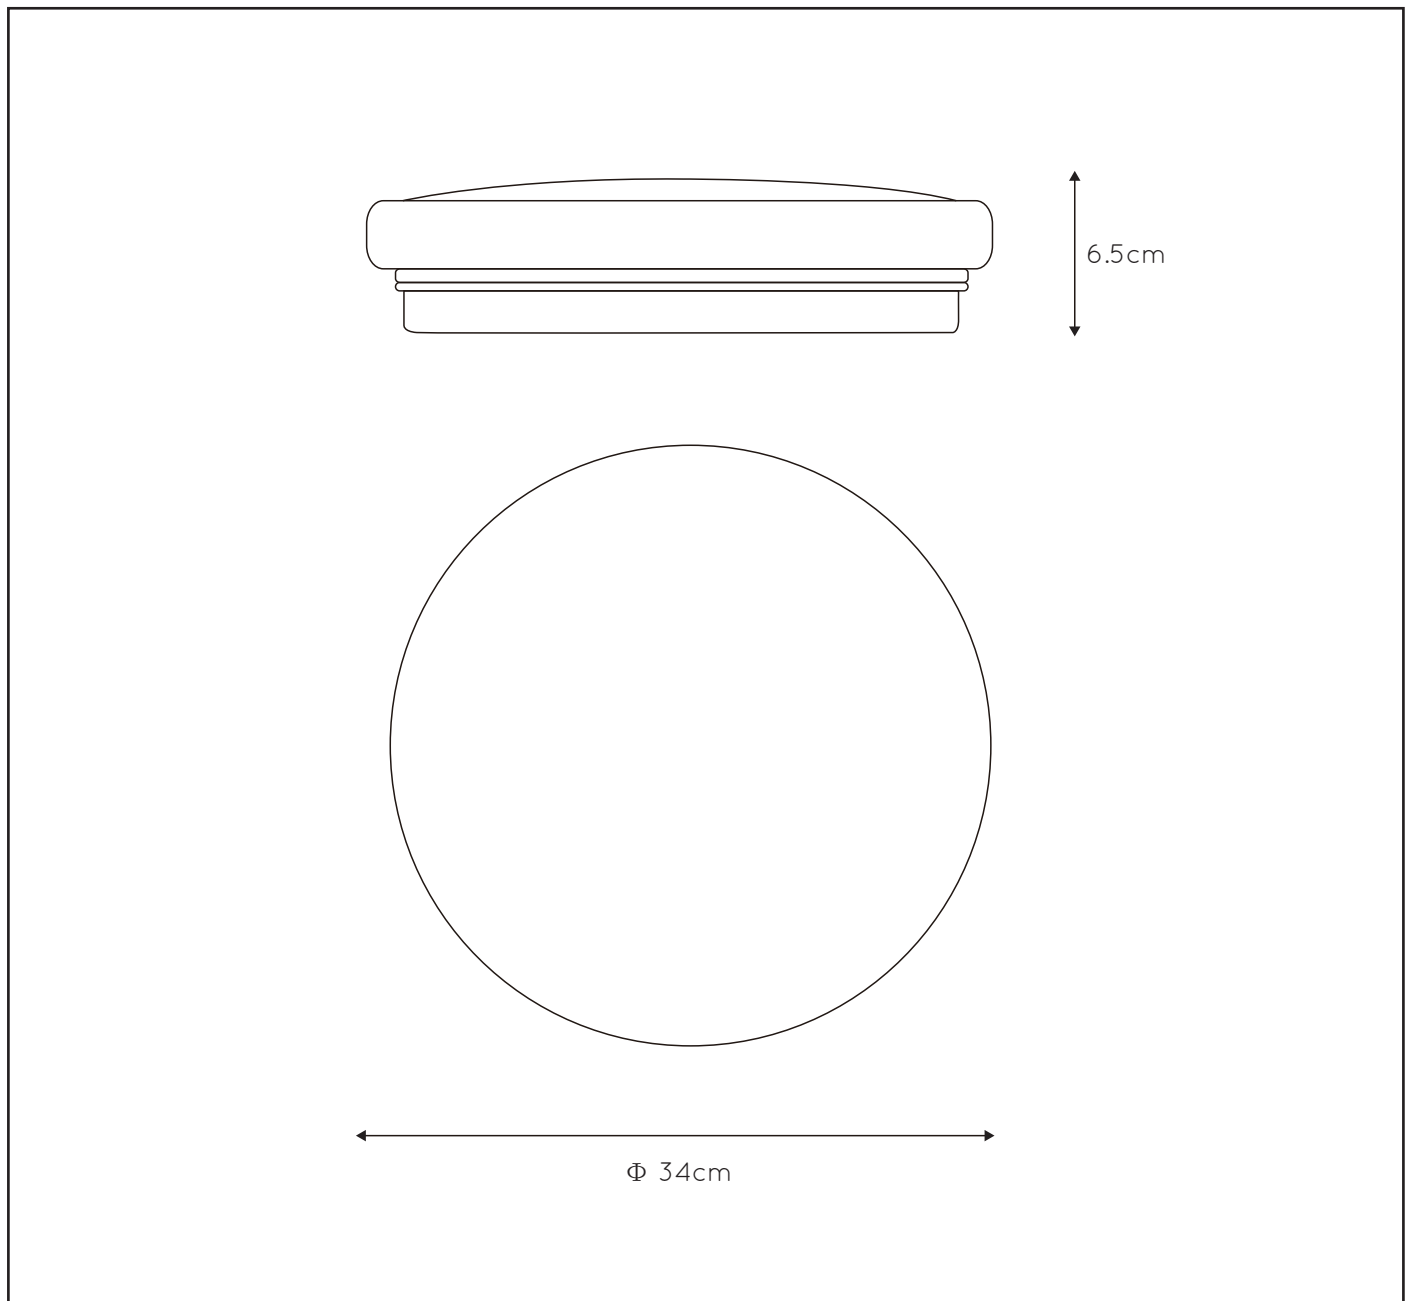

OTIS LED

Item number : 79199/26/61
EAN code : 5411212791382

For more specifications, dimensions please visit
www.lucide.com